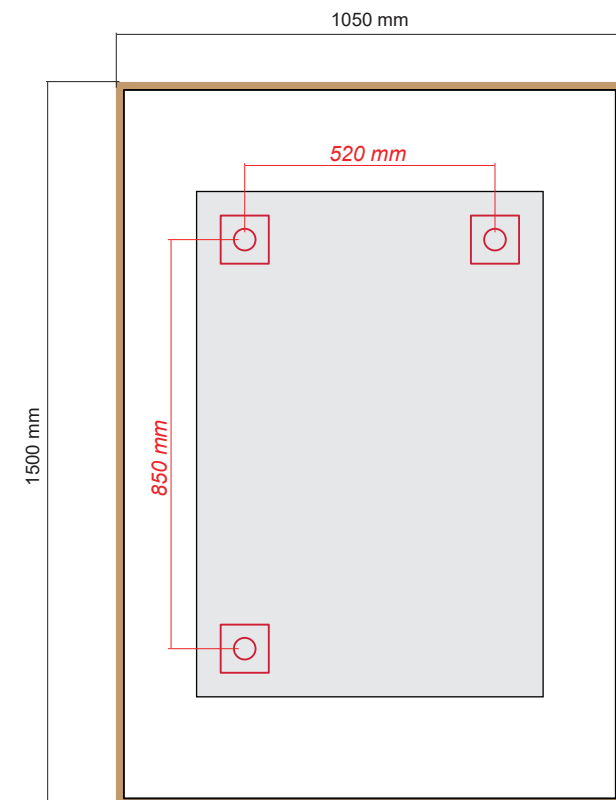

Passepartout
2953.X41

deknudtmirrors.com | Products | Passepartout | scroll to INSTRUCTION MANUAL

suspension accessories delivered with the mirror

2953.141
Passepartout M

2953.241
Passepartout Square

2953.441
Passepartout Rect.