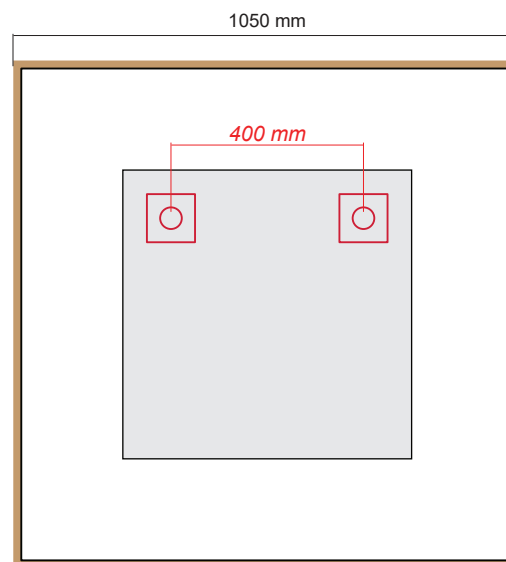

Passepartout
2953.X41

deknudtmirrors.com | Products | Passepartout | scroll to INSTRUCTION MANUAL

suspension accessories delivered with the mirror

2953.141
Passepartout M

2953.241
Passepartout Square

2953.441
Passepartout Rect.