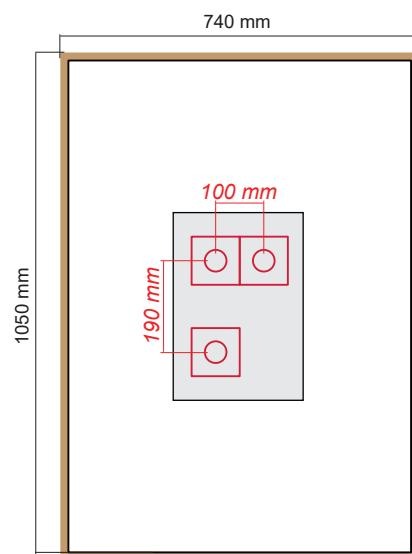

Passepartout
2953.X41

deknudtmirrors.com | Products | Passepartout | scroll to INSTRUCTION MANUAL

suspension accessories delivered with the mirror

2953.141
Passepartout M

2953.241
Passepartout Square

2953.441
Passepartout Rect.