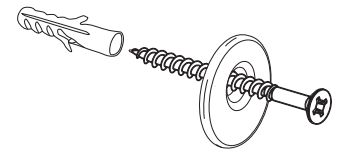

Luna Black Round L
2869.450

Before mounting this mirror go to deknudtmirrors.com | Products | Luna Black Round L | scroll to WATCH INSTRUCTION VIDEO

suspension accessories delivered with the mirror

mark the suspension point on your wall
drill holes and place the plugs, washers and screws

place the mirrors on the washers in the 'open' position
once all pieces are placed on the wall slide the left and right mirror toward the central mirror
leave a 5cm gap between the big mirrors in order to show the black mirror