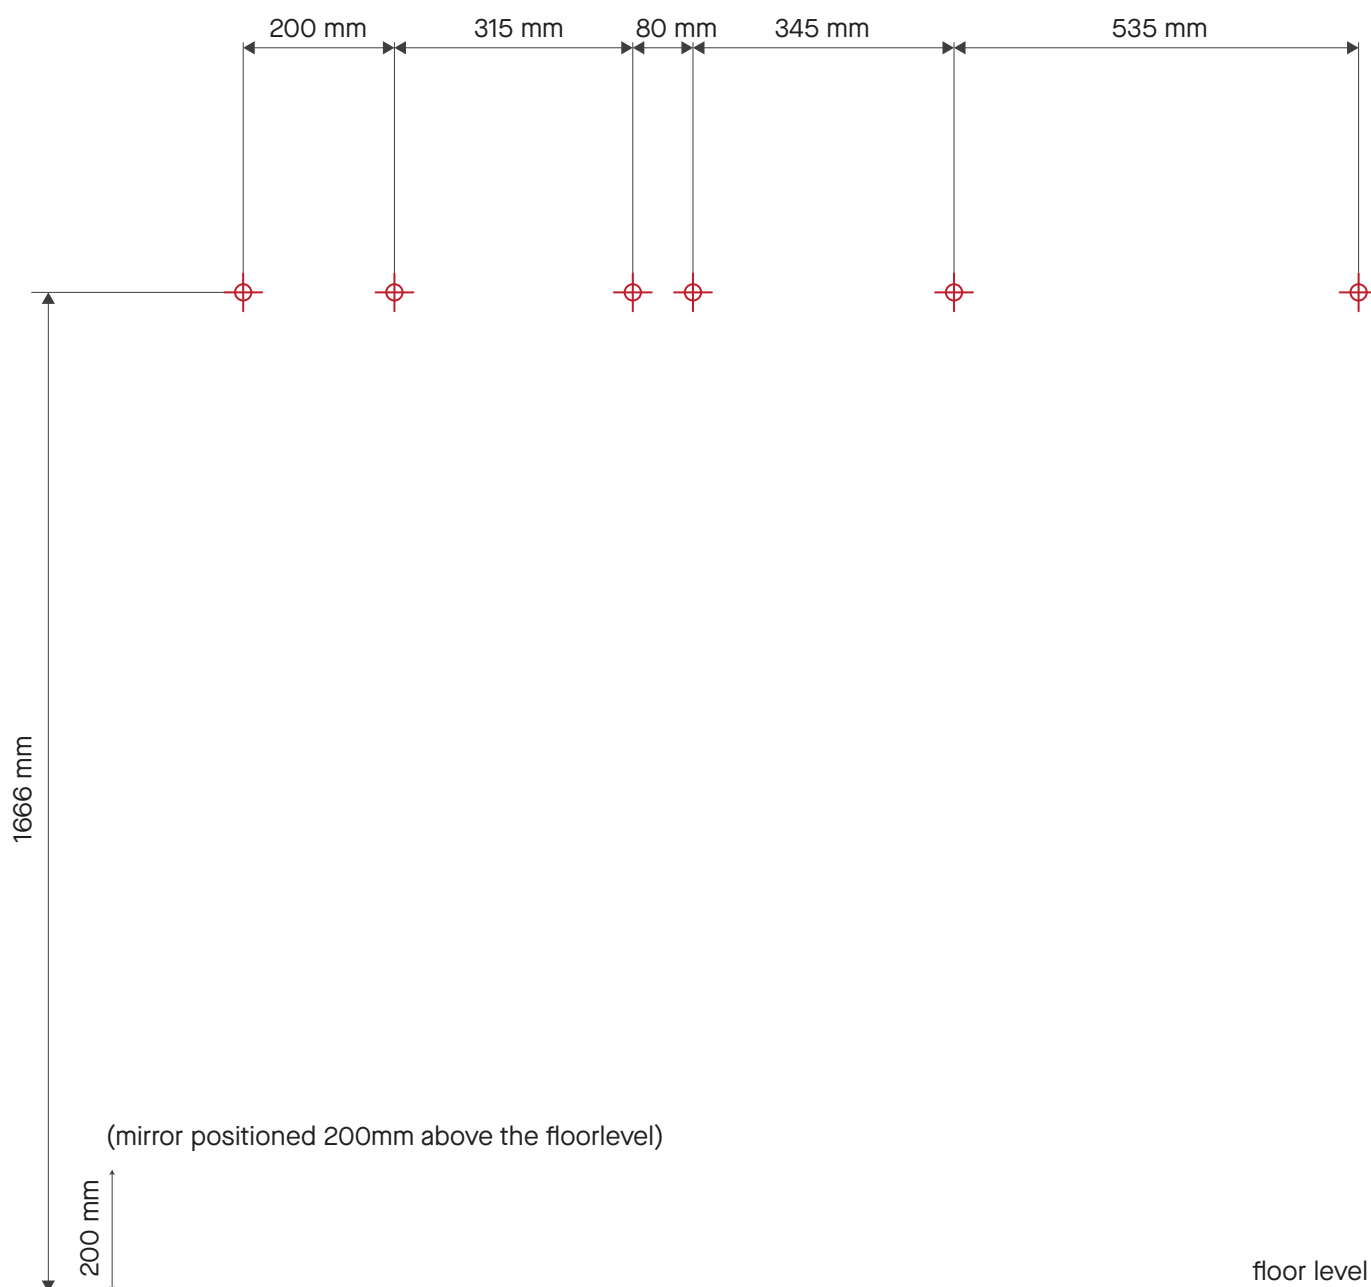

place the mirrors on the washers in the 'open' position
once all pieces are placed on the wall slide the left and right mirror toward the central mirror
leave a 5cm gap between the big mirrors in order to show the black mirror