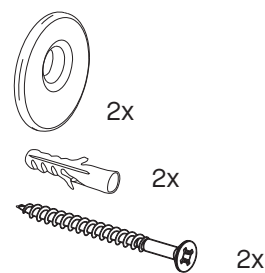

Luna Black Round L
2869.450

Before mounting this mirror go to deknudtmirrors.com | Products | Luna Black Round L | scroll to WATCH INSTRUCTION VIDEO

suspension accessories delivered with the mirror

mark the suspension point on your wall
drill holes and place the plugs, washers and screws

place the mirrors on the washers in the 'open' position
once all pieces are placed on the wall slide the left and right mirror toward the central mirror
leave a 5cm gap between the big mirrors in order to show the black mirror