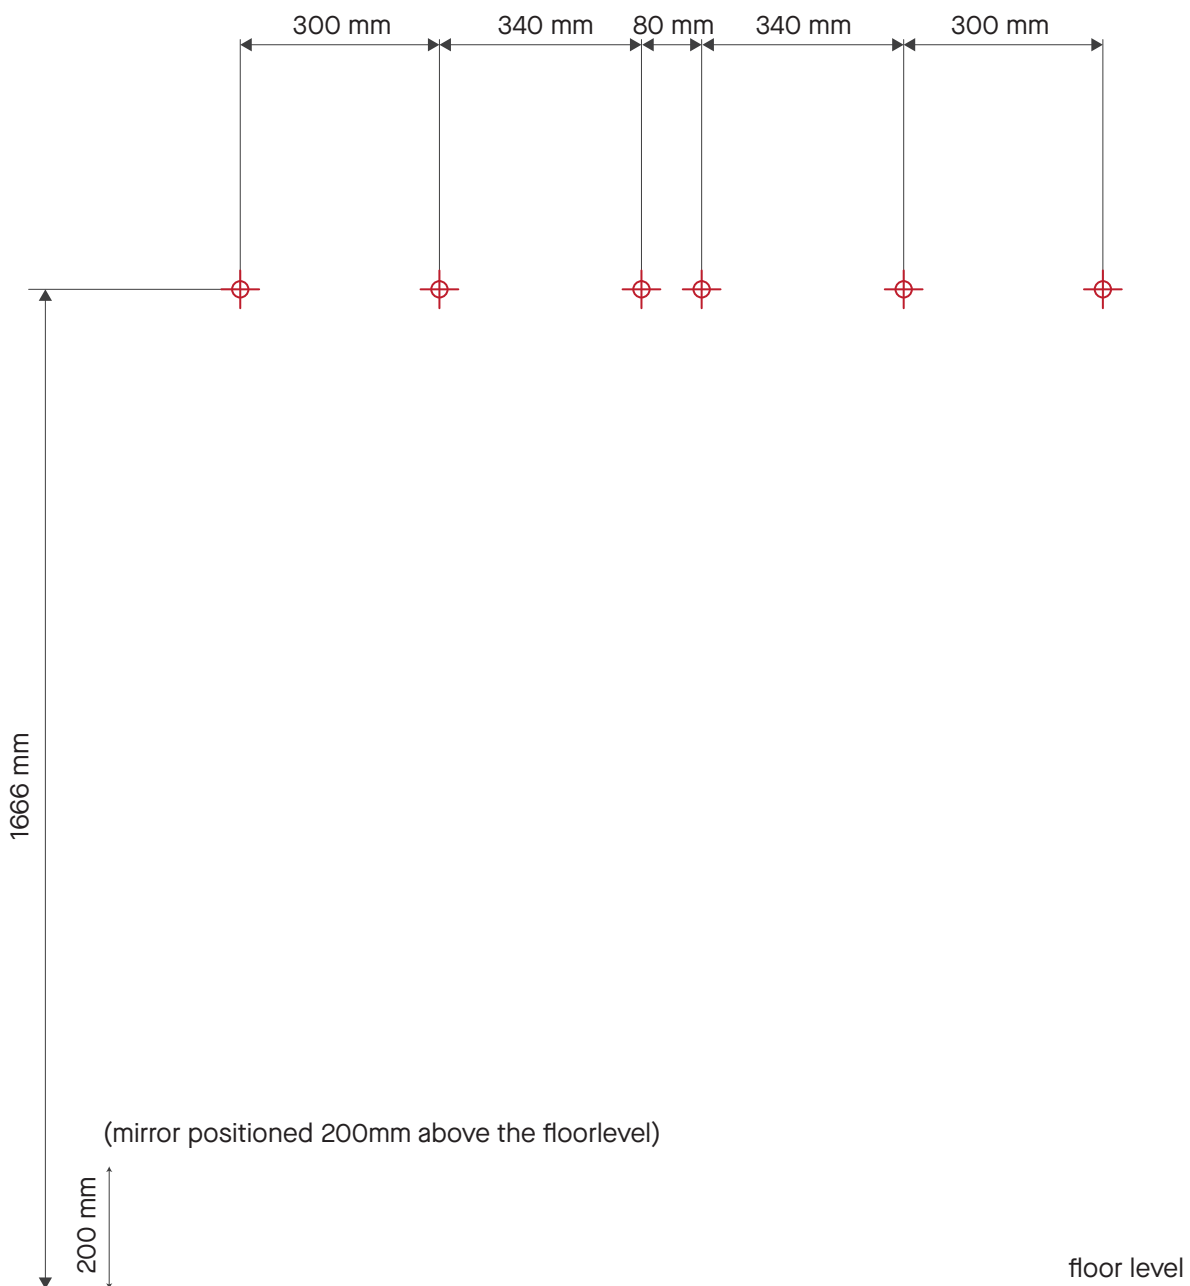

Luna Black Round L
2869.450

Before mounting this mirror go to deknudtmirrors.com | Products | Luna Black Round L | scroll to WATCH INSTRUCTION VIDEO

suspension accessories delivered with the mirror

mark the suspension point on your wall
drill holes and place the plugs, washers and screws

place the mirrors on the washers in the 'open' position
once all pieces are placed on the wall slide the left and right mirror toward the central mirror
leave a 5cm gap between the big mirrors in order to show the black mirror

Luna Black Round L
2869.850

Before mounting this mirror go to deknudtmirrors.com | Products | Luna Black Round L | scroll to WATCH INSTRUCTION VIDEO

suspension accessories delivered with the mirror

mark the suspension point on your wall
drill holes and place the plugs, washers and screws