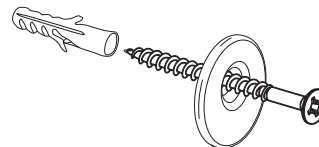

Luna Black Round L
2869.850

Before mounting this mirror go to deknudtmirrors.com | Products | Luna Black Round L | scroll to WATCH INSTRUCTION VIDEO

suspension accessories delivered with the mirror

mark the suspension point on your wall
drill holes and place the plugs, washers and screws