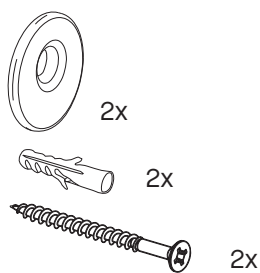

Luna Black Round L
2869.450

Before mounting this mirror go to deknudtmirrors.com | Products | Luna Black Round L | scroll to WATCH INSTRUCTION VIDEO

suspension accessories delivered with the mirror

mark the suspension point on your wall
drill holes and place the plugs, washers and screws

place the mirrors on the washers in the 'open' position
once all pieces are placed on the wall slide the left and right mirror toward the central mirror
leave a 5cm gap between the big mirrors in order to show the black mirror