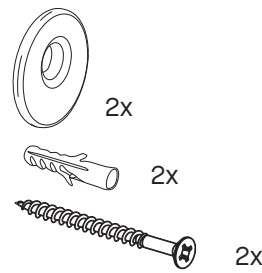

Luna Black Round L
2869.450

Before mounting this mirror go to deknudtmirrors.com | Products | Luna Black Round L | scroll to WATCH INSTRUCTION VIDEO

suspension accessories delivered with the mirror

mark the suspension point on your wall
drill holes and place the plugs, washers and screws

place the mirrors on the washers in the 'open' position
once all pieces are placed on the wall slide the left and right mirror toward the central mirror
leave a 5cm gap between the big mirrors in order to show the black mirror

Luna Black Round L
2869.850

Before mounting this mirror go to deknudtmirrors.com | Products | Luna Black Round L | scroll to WATCH INSTRUCTION VIDEO

suspension accessories delivered with the mirror

mark the suspension point on your wall
drill holes and place the plugs, washers and screws