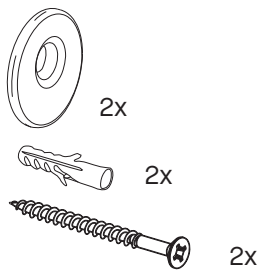

Luna Black Round L
2869.450

Before mounting this mirror go to deknudtmirrors.com | Products | Luna Black Round L | scroll to WATCH INSTRUCTION VIDEO

suspension accessories delivered with the mirror

mark the suspension point on your wall
drill holes and place the plugs, washers and screws

place the mirrors on the washers in the 'open' position
once all pieces are placed on the wall slide the left and right mirror toward the central mirror
leave a 5cm gap between the big mirrors in order to show the black mirror

Luna Black Round L
2869.850

Before mounting this mirror go to deknudtmirrors.com | Products | Luna Black Round L | scroll to WATCH INSTRUCTION VIDEO

suspension accessories delivered with the mirror

mark the suspension point on your wall
drill holes and place the plugs, washers and screws