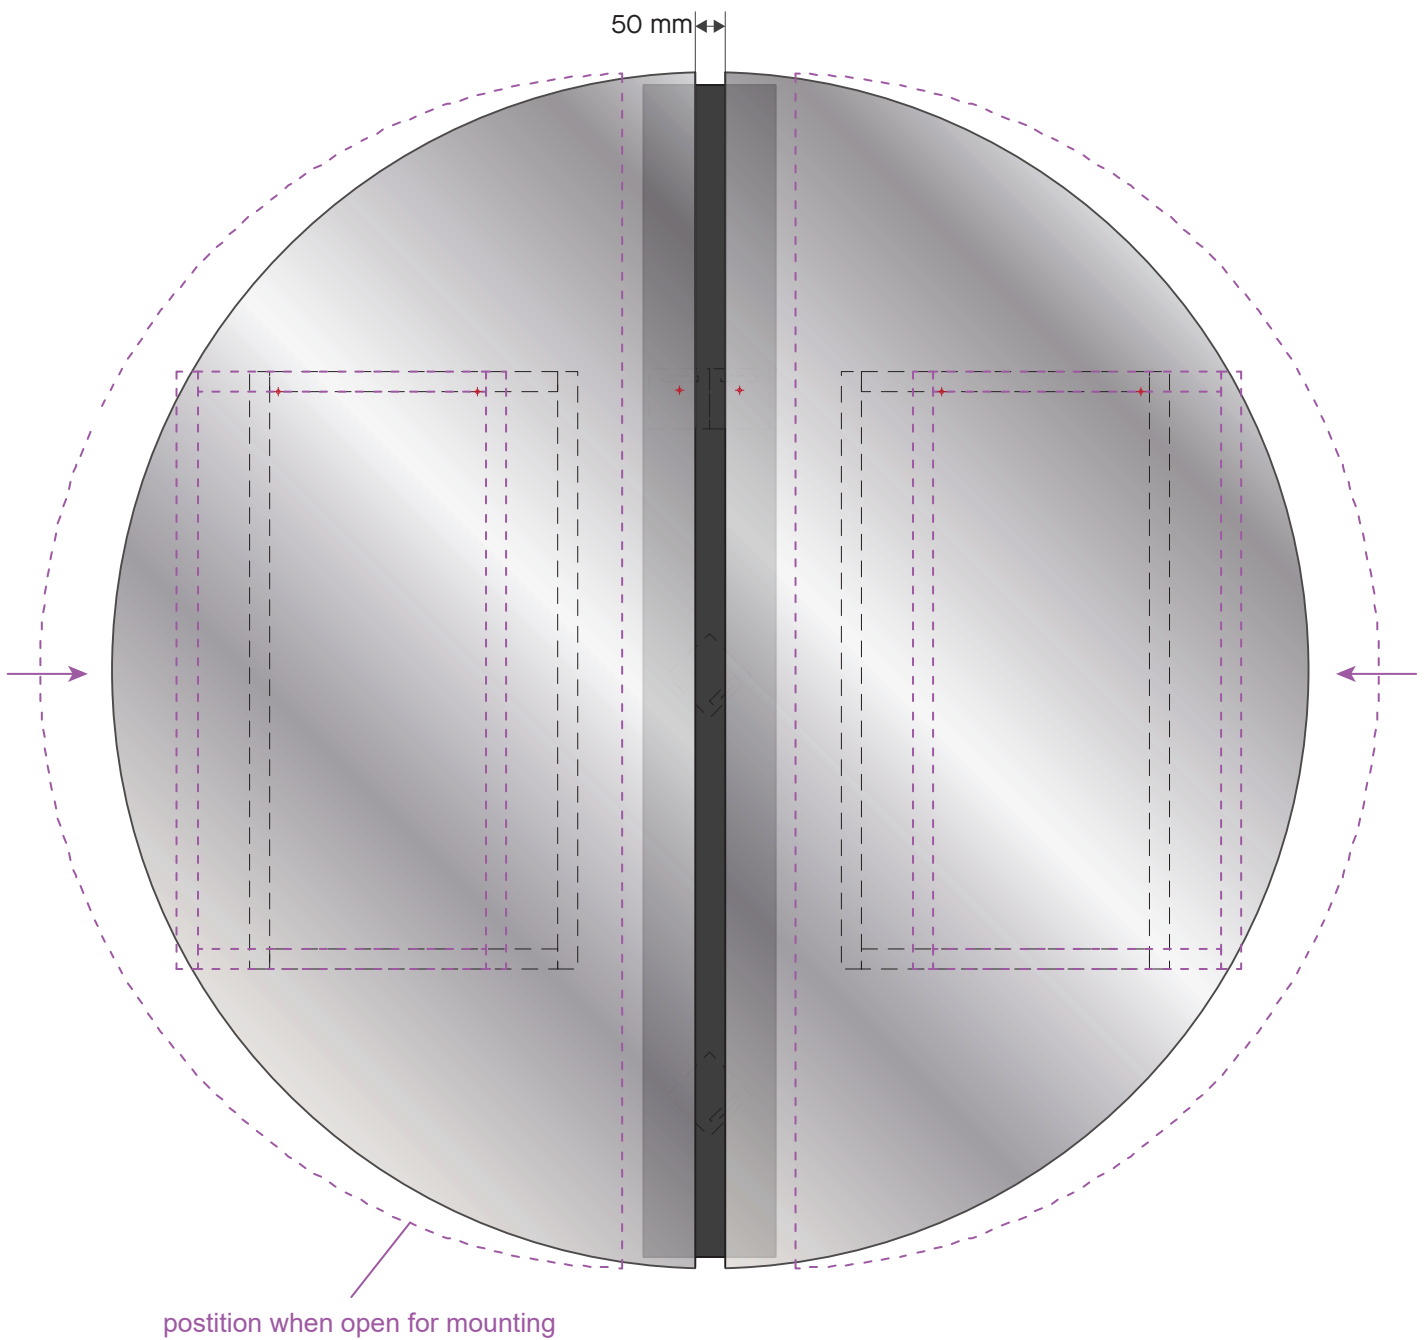

Luna Black Round L
2869.450

Before mounting this mirror go to deknudtmirrors.com | Products | Luna Black Round L | scroll to WATCH INSTRUCTION VIDEO

suspension accessories delivered with the mirror

mark the suspension point on your wall
drill holes and place the plugs, washers and screws

place the mirrors on the washers in the 'open' position
once all pieces are placed on the wall slide the left and right mirror toward the central mirror
leave a 5cm gap between the big mirrors in order to show the black mirror

Luna Black Round L
2869.850

Before mounting this mirror go to deknudtmirrors.com | Products | Luna Black Round L | scroll to WATCH INSTRUCTION VIDEO

suspension accessories delivered with the mirror

mark the suspension point on your wall
drill holes and place the plugs, washers and screws