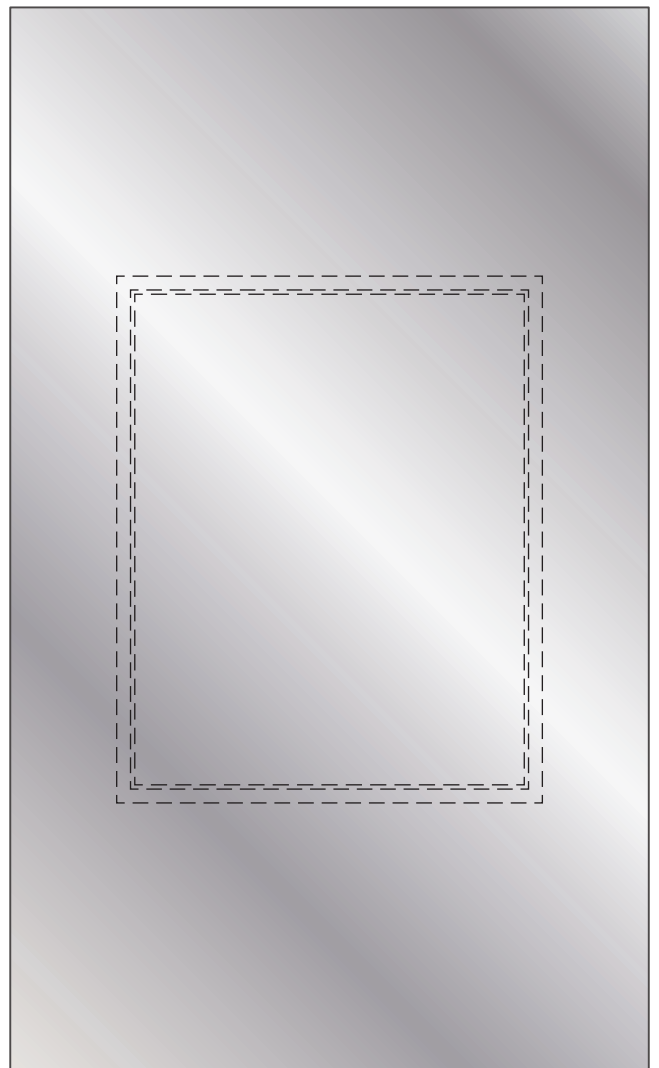

Luna Black Round L
2869.450

Before mounting this mirror go to deknudtmirrors.com | Products | Luna Black Round L | scroll to WATCH INSTRUCTION VIDEO

suspension accessories delivered with the mirror

mark the suspension point on your wall
drill holes and place the plugs, washers and screws

place the mirrors on the washers in the 'open' position
once all pieces are placed on the wall slide the left and right mirror toward the central mirror
leave a 5cm gap between the big mirrors in order to show the black mirror

Luna Black Round L
2869.850

Before mounting this mirror go to deknudtmirrors.com | Products | Luna Black Round L | scroll to WATCH INSTRUCTION VIDEO

suspension accessories delivered with the mirror

mark the suspension point on your wall
drill holes and place the plugs, washers and screws