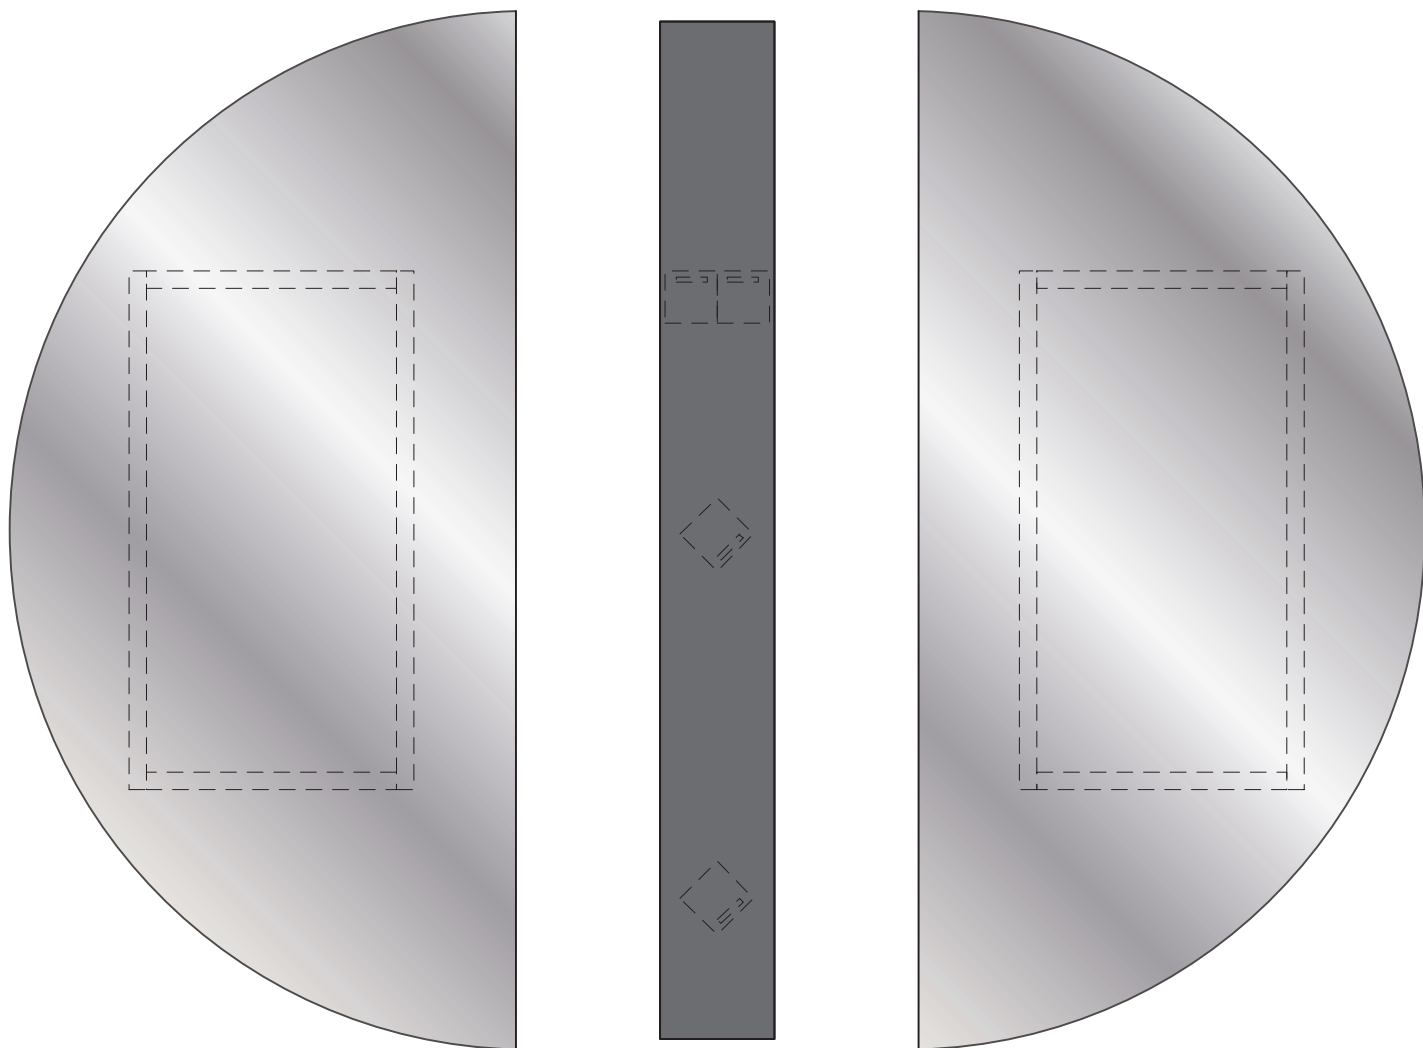

Luna Black Round L
2869.450

Before mounting this mirror go to deknudtmirrors.com | Products | Luna Black Round L | scroll to WATCH INSTRUCTION VIDEO

suspension accessories delivered with the mirror

mark the suspension point on your wall
drill holes and place the plugs, washers and screws

place the mirrors on the washers in the 'open' position
once all pieces are placed on the wall slide the left and right mirror toward the central mirror
leave a 5cm gap between the big mirrors in order to show the black mirror

Luna Black Round L
2869.850

Before mounting this mirror go to deknudtmirrors.com | Products | Luna Black Round L | scroll to WATCH INSTRUCTION VIDEO

suspension accessories delivered with the mirror

mark the suspension point on your wall
drill holes and place the plugs, washers and screws