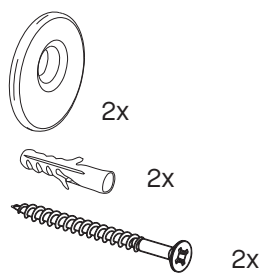

Luna Black Round L
2869.450

Before mounting this mirror go to deknudtmirrors.com | Products | Luna Black Round L | scroll to WATCH INSTRUCTION VIDEO

suspension accessories delivered with the mirror

mark the suspension point on your wall
drill holes and place the plugs, washers and screws

place the mirrors on the washers in the 'open' position
once all pieces are placed on the wall slide the left and right mirror toward the central mirror
leave a 5cm gap between the big mirrors in order to show the black mirror