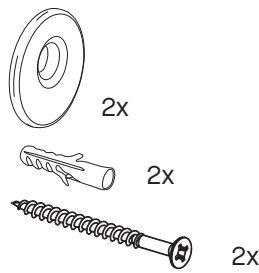

Luna Black Round L
2869.450

Before mounting this mirror go to deknudtmirrors.com | Products | Luna Black Round L | scroll to WATCH INSTRUCTION VIDEO

suspension accessories delivered with the mirror

mark the suspension point on your wall
drill holes and place the plugs, washers and screws

place the mirrors on the washers in the 'open' position
once all pieces are placed on the wall slide the left and right mirror toward the central mirror
leave a 5cm gap between the big mirrors in order to show the black mirror

Luna Black Round L
2869.850

Before mounting this mirror go to deknudtmirrors.com | Products | Luna Black Round L | scroll to WATCH INSTRUCTION VIDEO

suspension accessories delivered with the mirror

mark the suspension point on your wall
drill holes and place the plugs, washers and screws