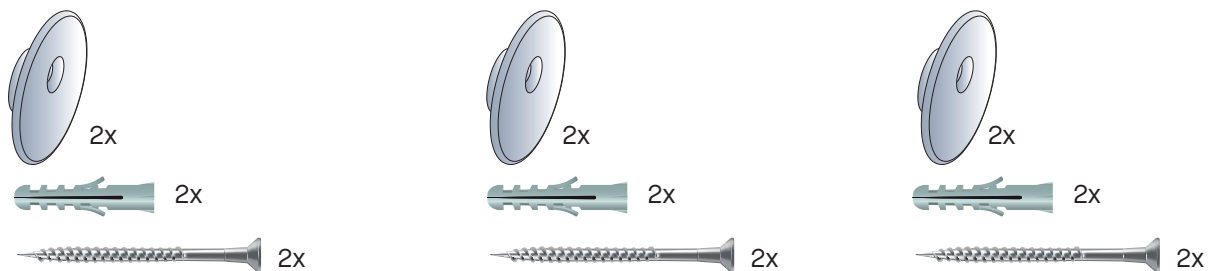

Luna Light L
2869.490

Before mounting this mirror go to deknudtmirrors.com | Products | Luna Light L | scroll to WATCH INSTRUCTION VIDEO

suspension accessories delivered with the mirror

mark the suspension point on your wall
drill holes and place the plugs, washers and screws

place the mirrors on the washers in the 'open' position
once all pieces are placed on the wall slide the left and right mirror,
toward the central light-module
leave a 5cm gap between the big mirrors in order to show the light-module