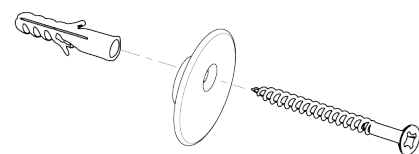

Luna Light L
2869.490

Before mounting this mirror go to deknudtmirrors.com | Products | Luna Light L | scroll to WATCH INSTRUCTION VIDEO

suspension accessories delivered with the mirror

mark the suspension point on your wall
drill holes and place the plugs, washers and screws

place the mirrors on the washers in the 'open' position
once all pieces are placed on the wall slide the left and right mirror,
toward the central light-module
leave a 5cm gap between the big mirrors in order to show the light-module