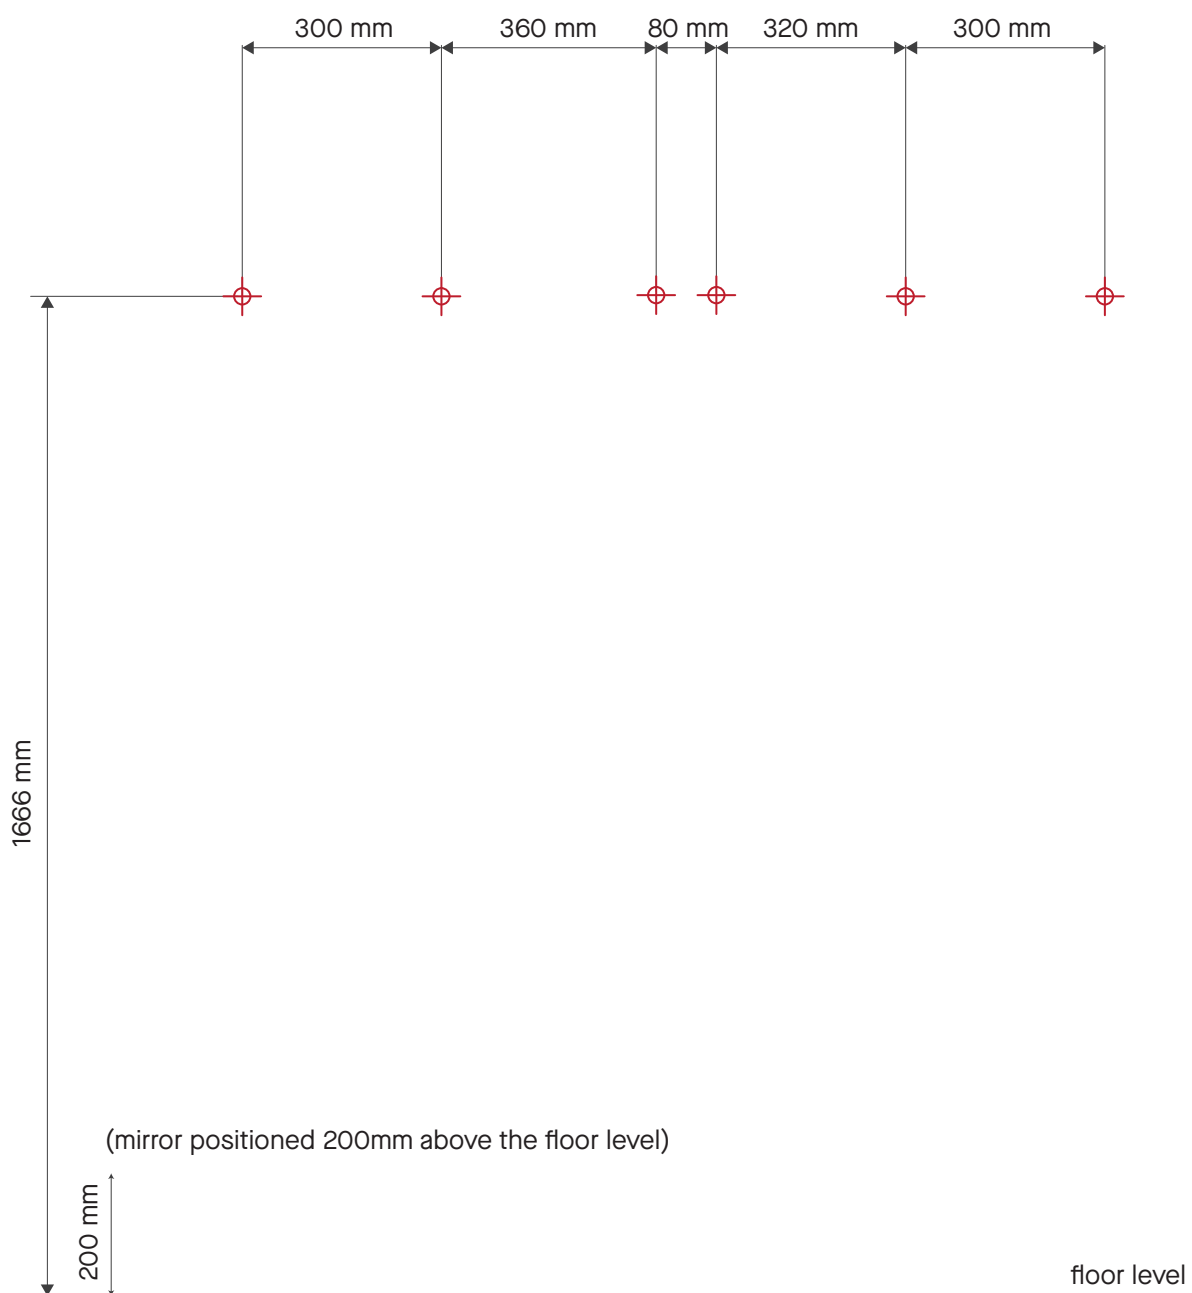

Luna Light L
2869.490

Before mounting this mirror go to deknudtmirrors.com | Products | Luna Light L | scroll to WATCH INSTRUCTION VIDEO

suspension accessories delivered with the mirror

mark the suspension point on your wall
drill holes and place the plugs, washers and screws

place the mirrors on the washers in the 'open' position
once all pieces are placed on the wall slide the left and right mirror,
toward the central light-module
leave a 5cm gap between the big mirrors in order to show the light-module