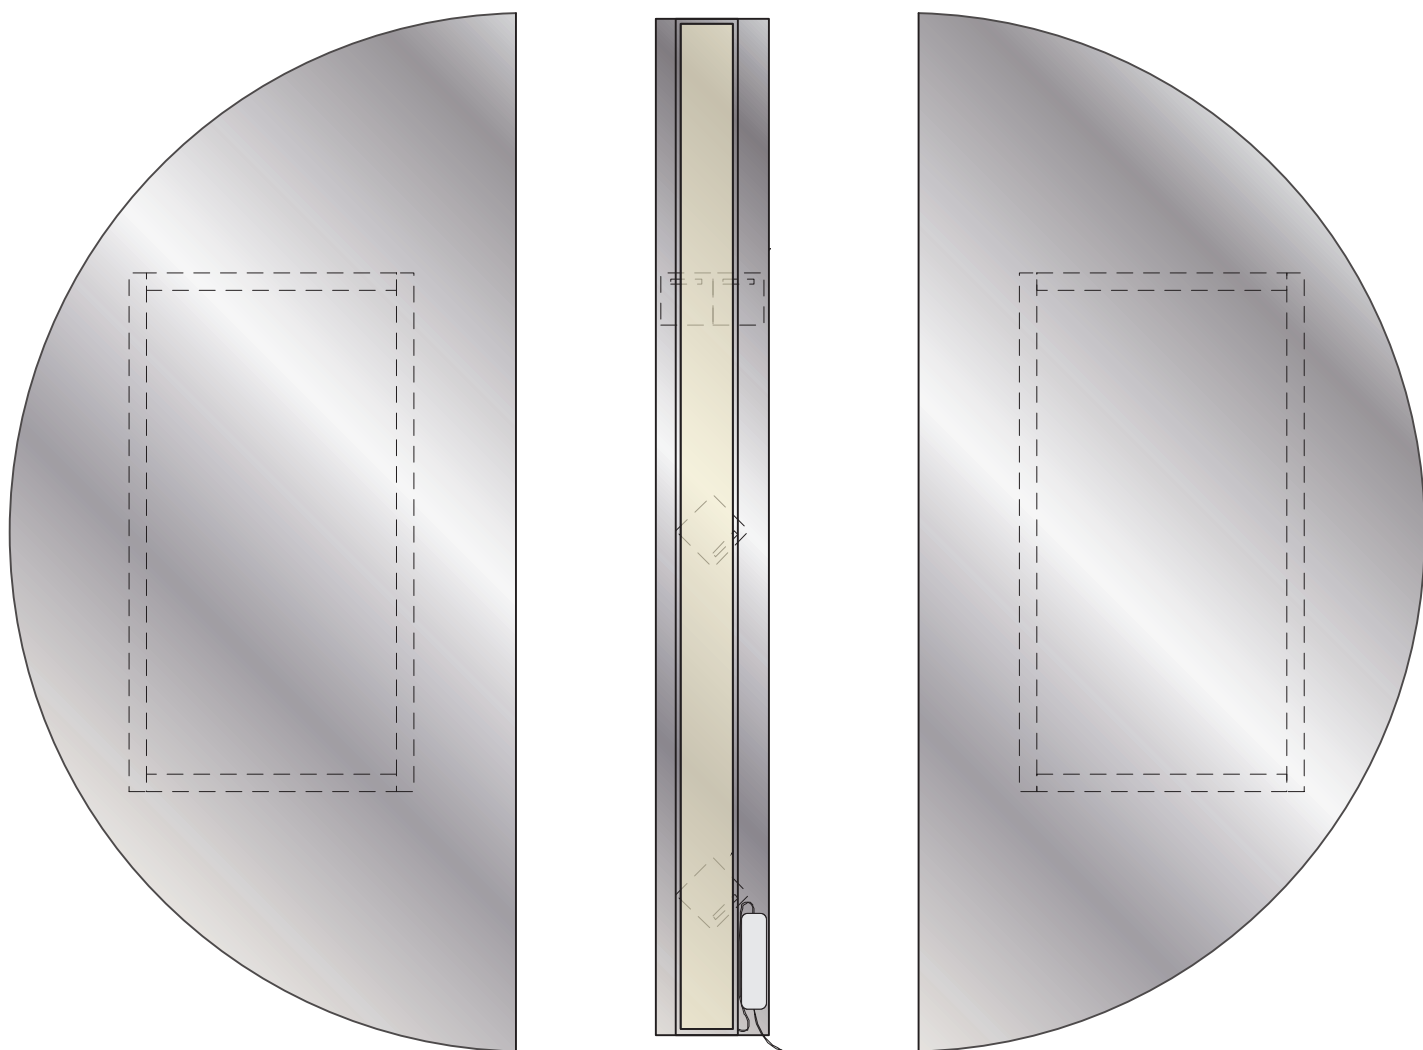

Luna Light L
2869.490

Before mounting this mirror go to deknudtmirrors.com | Products | Luna Light L | scroll to WATCH INSTRUCTION VIDEO

suspension accessories delivered with the mirror

mark the suspension point on your wall
drill holes and place the plugs, washers and screws

place the mirrors on the washers in the 'open' position
once all pieces are placed on the wall slide the left and right mirror,
toward the central light-module
leave a 5cm gap between the big mirrors in order to show the light-module