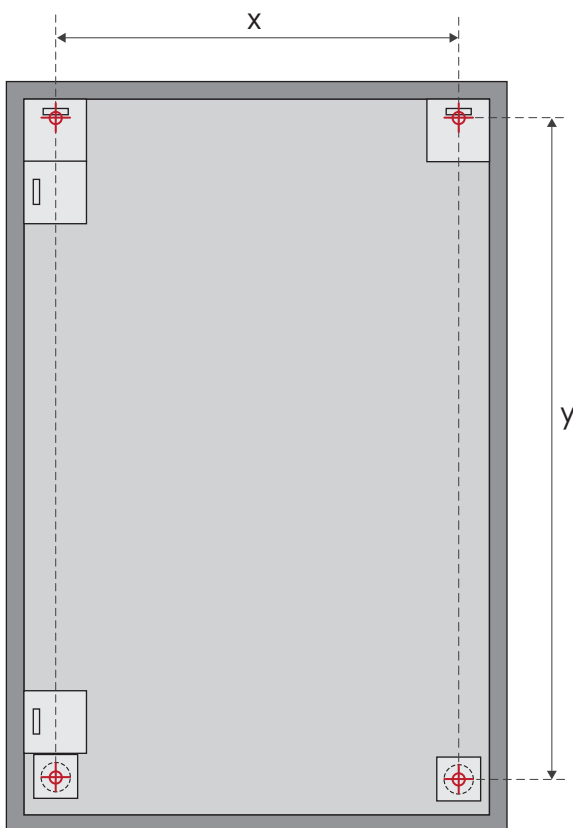

LUCKA outdoor - any size
2900.xxx

 deknudtmirrors.com | Products | Lucka Outdoor | scroll to WATCH INSTRUCTION VIDEO

vertically

horizontally

* x +160mm when installed horizontally