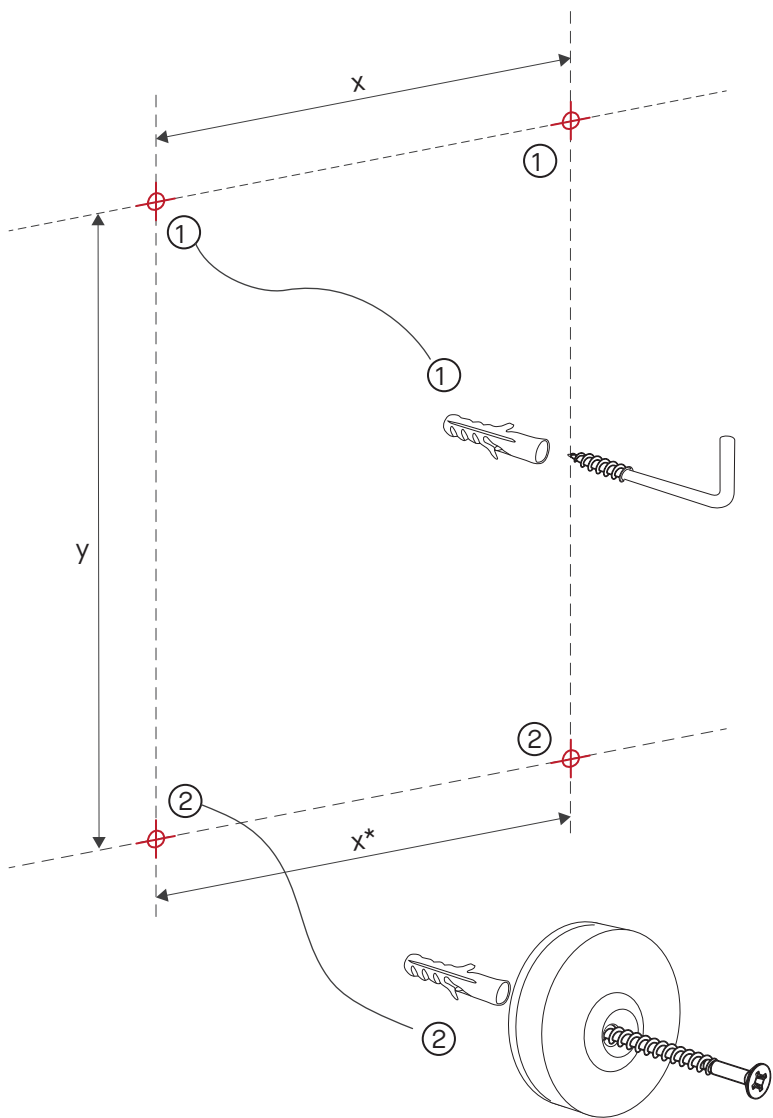

LUCKA outdoor - any size
2900.xxx

 deknudtmirrors.com | Products | Lucka Outdoor | scroll to WATCH INSTRUCTION VIDEO

vertically

horizontally

* x +160mm when installed horizontally