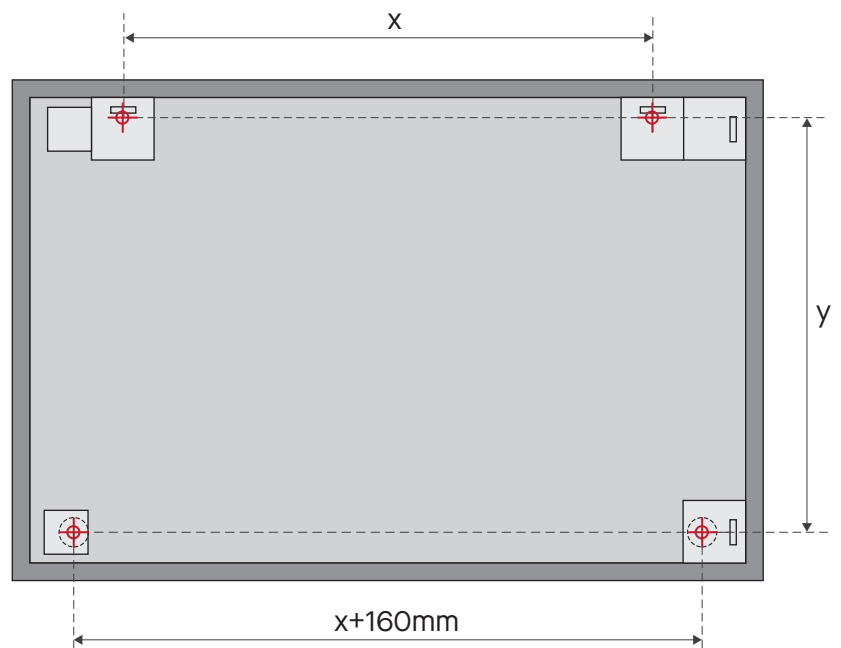

LUCKA outdoor - any size
2900.xxx

 deknudtmirrors.com | Products | Lucka Outdoor | scroll to WATCH INSTRUCTION VIDEO

vertically

horizontally

* x +160mm when installed horizontally