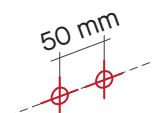

Ornato Round M & L
2909.X11

deknudtmirrors.com | Products | Ornato Round L or M | scroll to INSTRUCTION MANUAL

suspension accessories delivered with the mirror

use only a soft damp cloth

Ornato Rect.
2909.411