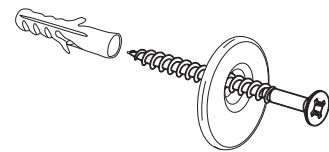

Ornato Round M & L
2909.X11

deknudtmirrors.com | Products | Ornato Round L or M | scroll to INSTRUCTION MANUAL

suspension accessories delivered with the mirror

use only a soft damp cloth

Ornato Rect.
2909.411

deknudtmirrors.com | Products | Ornato Rect. | scroll to INSTRUCTION MANUAL

suspension accessories delivered with the mirror

use only a soft damp cloth