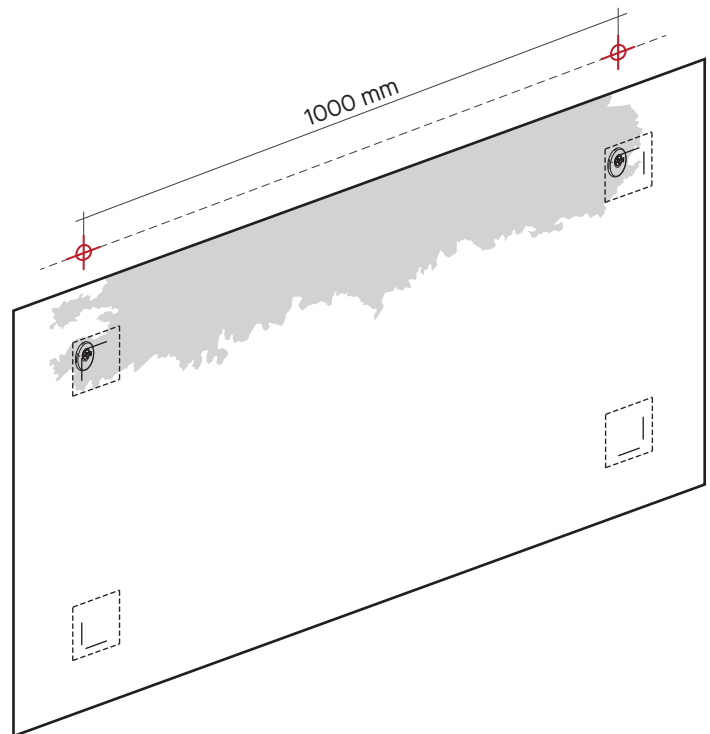

Ornato Rect.
2909.411

deknudtmirrors.com | Products | Ornato Rect. | scroll to INSTRUCTION MANUAL

suspension accessories delivered with the mirror

use only a soft damp cloth