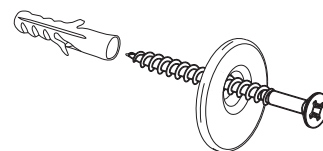

Ornato Round M & L
2909.X11

deknudtmirrors.com | Products | Ornato Round L or M | scroll to INSTRUCTION MANUAL

suspension accessories delivered with the mirror

use only a soft damp cloth

Ornato Rect.
2909.411

deknudtmirrors.com | Products | Ornato Rect. | scroll to INSTRUCTION MANUAL

suspension accessories delivered with the mirror

use only a soft damp cloth