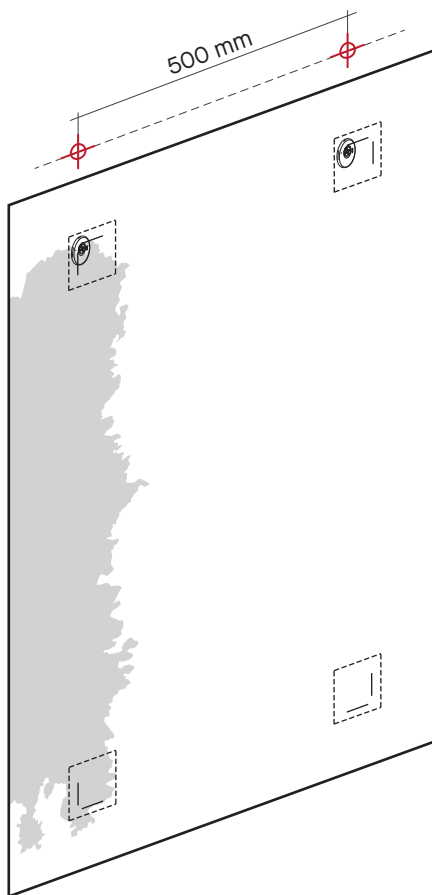

Ornato Rect.
2909.411

deknudtmirrors.com | Products | Ornato Rect. | scroll to INSTRUCTION MANUAL

suspension accessories delivered with the mirror

use only a soft damp cloth