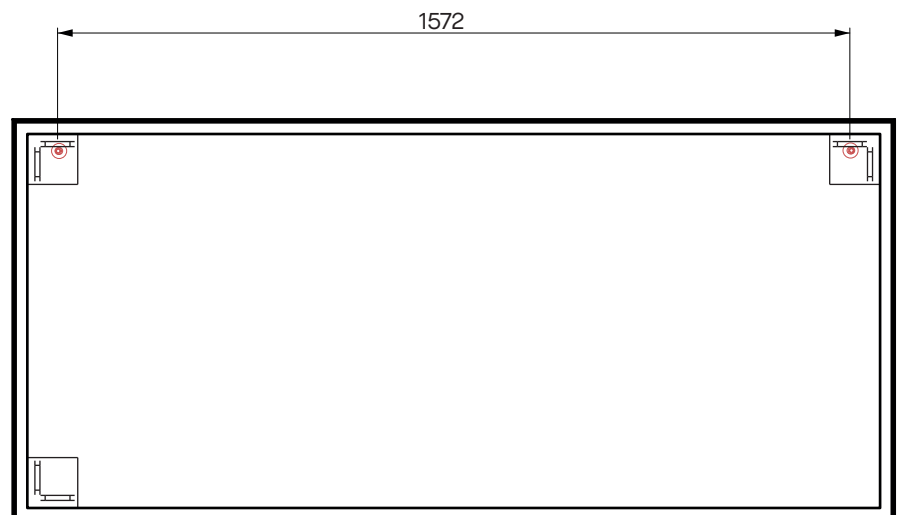

Lucka Oak Small Rect
2901.1×1

deknudtmirrors.com | Products | Lucka | scroll to INSTRUCTION MANUAL

suspension accessories delivered with the mirror

vertically

horizontally

Lucka Oak Rect
2901.2x1

deknudtmirrors.com | Products | Lucka | scroll to INSTRUCTION MANUAL

suspension accessories delivered with the mirror

vertically

horizontally

Lucka Oak Hall
2901.3x1

deknudtmirrors.com | Products | Lucka | scroll to INSTRUCTION MANUAL

suspension accessories delivered with the mirror

vertically

horizontally

Lucka Oak XL
2901.4x1

deknudtmirrors.com | Products | Lucka | scroll to INSTRUCTION MANUAL

suspension accessories delivered with the mirror

vertically

horizontally

Lucka Oak XXL
2901.5x1