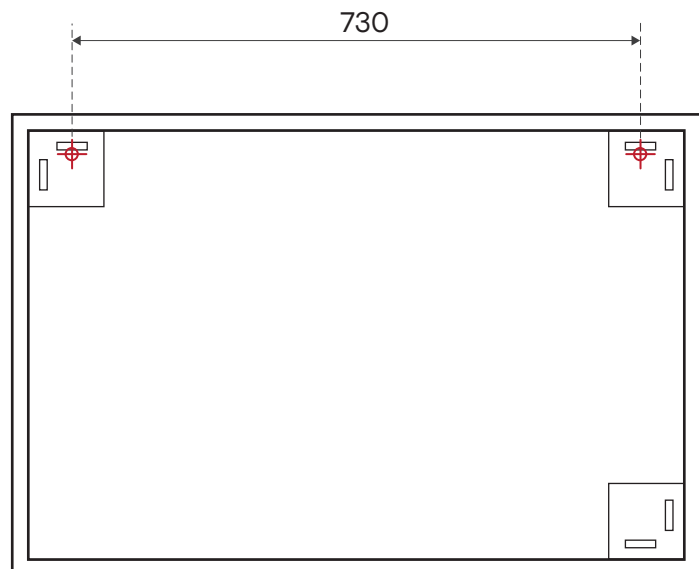

Lucka Oak Small Rect
2901.1×1

deknudtmirrors.com | Products | Lucka | scroll to INSTRUCTION MANUAL

suspension accessories delivered with the mirror

vertically

horizontally

Lucka Oak Rect
2901.2x1

deknudtmirrors.com | Products | Lucka | scroll to INSTRUCTION MANUAL

suspension accessories delivered with the mirror

vertically

horizontally

Lucka Oak Hall
2901.3x1

deknudtmirrors.com | Products | Lucka | scroll to INSTRUCTION MANUAL

suspension accessories delivered with the mirror

vertically

horizontally

Lucka Oak XL
2901.4x1

deknudtmirrors.com | Products | Lucka | scroll to INSTRUCTION MANUAL

suspension accessories delivered with the mirror

vertically

horizontally

Lucka Oak XXL
2901.5x1