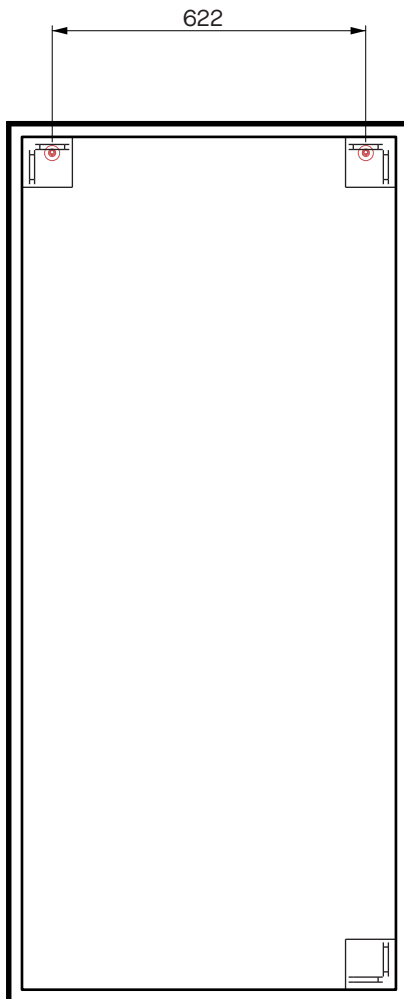

Lucka Oak Small Rect
2901.1×1

deknudtmirrors.com | Products | Lucka | scroll to INSTRUCTION MANUAL

suspension accessories delivered with the mirror

vertically

horizontally

Lucka Oak Rect
2901.2x1

deknudtmirrors.com | Products | Lucka | scroll to INSTRUCTION MANUAL

suspension accessories delivered with the mirror

vertically

horizontally

Lucka Oak Hall
2901.3x1

deknudtmirrors.com | Products | Lucka | scroll to INSTRUCTION MANUAL

suspension accessories delivered with the mirror

vertically

horizontally

Lucka Oak XL
2901.4x1

deknudtmirrors.com | Products | Lucka | scroll to INSTRUCTION MANUAL

suspension accessories delivered with the mirror

vertically

horizontally

Lucka Oak XXL
2901.5x1