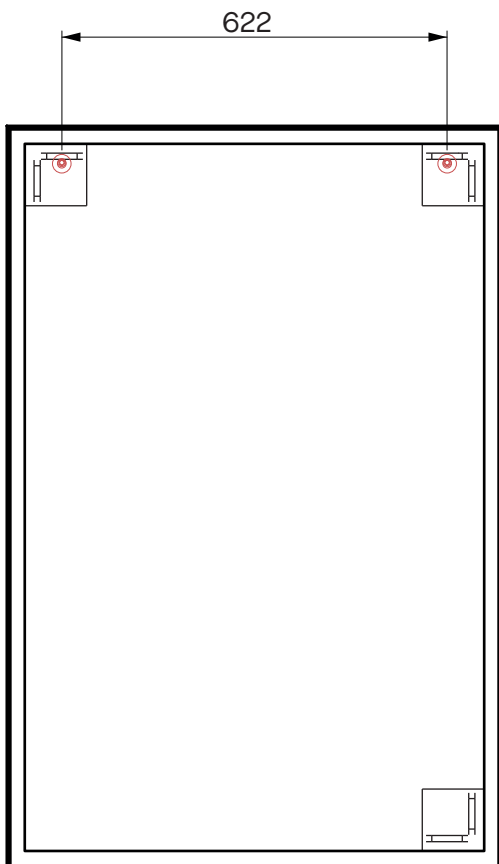

Lucka Oak Small Rect
2901.1×1

deknudtmirrors.com | Products | Lucka | scroll to INSTRUCTION MANUAL

suspension accessories delivered with the mirror

vertically

horizontally

Lucka Oak Rect
2901.2x1

deknudtmirrors.com | Products | Lucka | scroll to INSTRUCTION MANUAL

suspension accessories delivered with the mirror

vertically

horizontally

Lucka Oak Hall
2901.3x1

deknudtmirrors.com | Products | Lucka | scroll to INSTRUCTION MANUAL

suspension accessories delivered with the mirror

vertically

horizontally

Lucka Oak XL
2901.4x1

deknudtmirrors.com | Products | Lucka | scroll to INSTRUCTION MANUAL

suspension accessories delivered with the mirror

vertically

horizontally

Lucka Oak XXL
2901.5x1