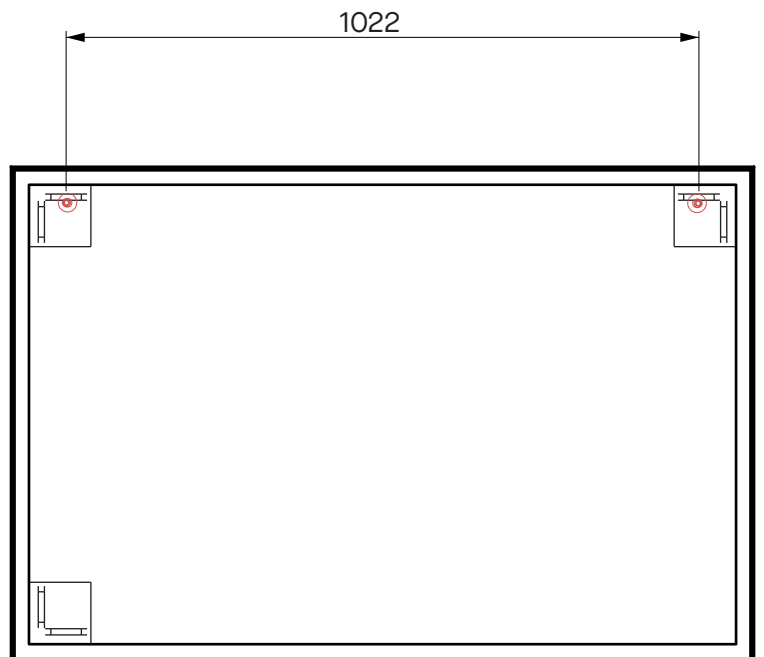

Lucka Oak Small Rect
2901.1×1

deknudtmirrors.com | Products | Lucka | scroll to INSTRUCTION MANUAL

suspension accessories delivered with the mirror

vertically

horizontally

Lucka Oak Rect
2901.2x1

deknudtmirrors.com | Products | Lucka | scroll to INSTRUCTION MANUAL

suspension accessories delivered with the mirror

vertically

horizontally

Lucka Oak Hall
2901.3x1

deknudtmirrors.com | Products | Lucka | scroll to INSTRUCTION MANUAL

suspension accessories delivered with the mirror

vertically

horizontally

Lucka Oak XL
2901.4x1

deknudtmirrors.com | Products | Lucka | scroll to INSTRUCTION MANUAL

suspension accessories delivered with the mirror

vertically

horizontally

Lucka Oak XXL
2901.5x1