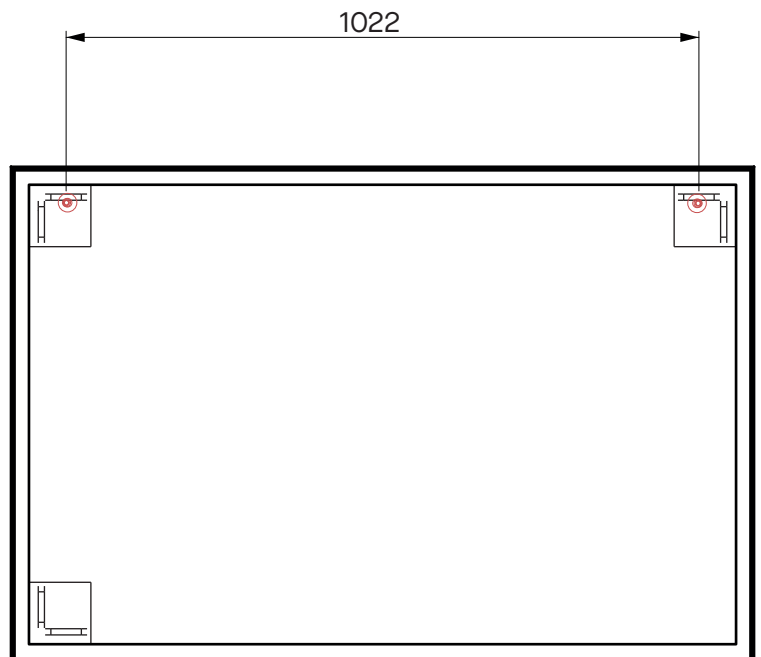

Lucka Small Rect
2795.1x1

deknudtmirrors.com | Products | Lucka | scroll to INSTRUCTION MANUAL

suspension accessories delivered with the mirror

vertically

horizontally

**Lucka Rect
2795.2x1**

deknudtmirrors.com | Products | Lucka | scroll to INSTRUCTION MANUAL

suspension accessories delivered with the mirror

vertically

horizontally

Lucka Hall
2795.3x1

deknudtmirrors.com | Products | Lucka | scroll to INSTRUCTION MANUAL

suspension accessories delivered with the mirror

vertically

horizontally

Lucka XL
2795.4x1

deknudtmirrors.com | Products | Lucka | scroll to INSTRUCTION MANUAL

suspension accessories delivered with the mirror

vertically

horizontally

Lucka XXL
2795.5x1