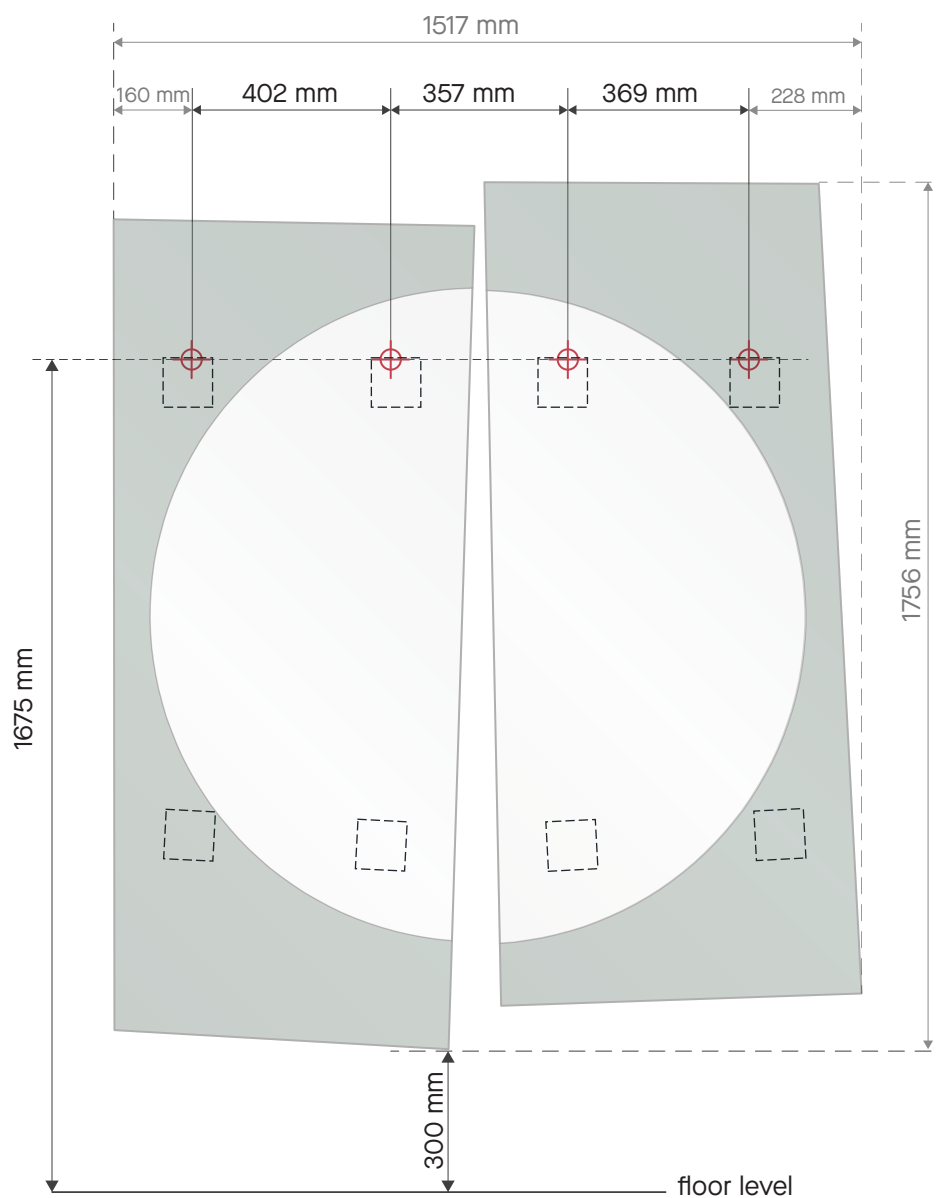

Noren
2932.581

deknudtmirrors.com | Products | Noren | scroll to INSTRUCTION MANUAL

suspension accessories delivered with the mirror

(mirror positioned 300mm above the floor level)