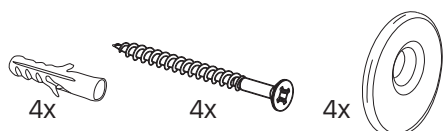

Noren
2932.581

deknudtmirrors.com | Products | Noren | scroll to INSTRUCTION MANUAL

suspension accessories delivered with the mirror

(mirror positioned 300mm above the floor level)