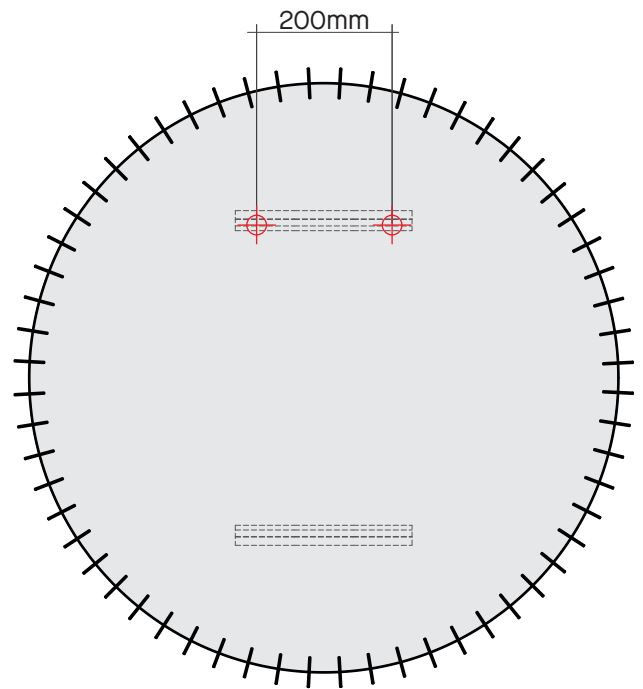

**Ray Black & Ray Gold  
2930.3x1**

deknu dtmirrors.com | Products | Ray | scroll to INSTRUCTION MANUAL

suspension accessories delivered with the mirror

**!** Do not lift the mirror at the frame as the metal lamellae may bend out of shape.

**!** Place protective material between the mirror and the floor while mounting to avoid deforming or damaging the frame.