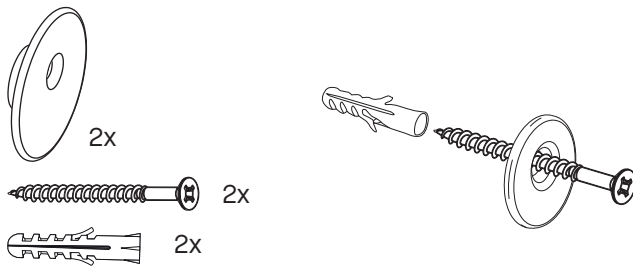

**Ray Black & Ray Gold  
2930.3x1**

deknu dtmirrors.com | Products | Ray | scroll to INSTRUCTION MANUAL

suspension accessories delivered with the mirror

**!** Do not lift the mirror at the frame as the metal lamellae may bend out of shape.

**!** Place protective material between the mirror and the floor while mounting to avoid deforming or damaging the frame.