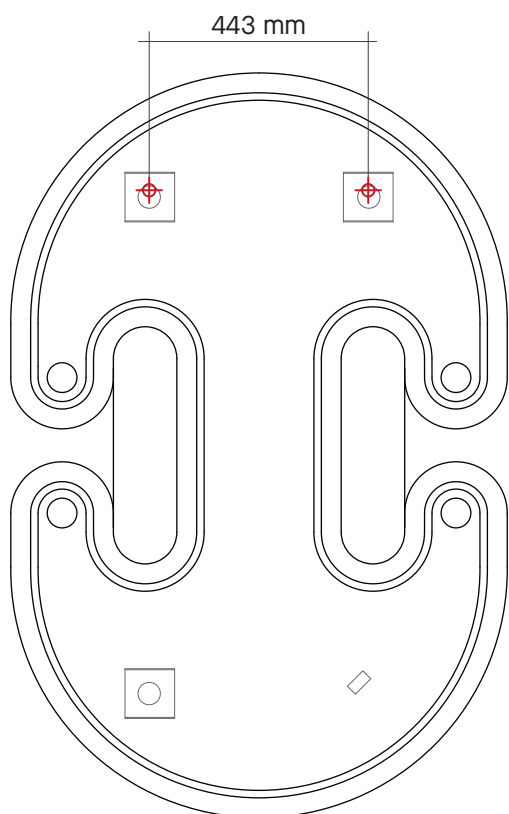

Satellite
2935.3x1

deknudtmirrors.com | Products | Satellite | scroll to INSTRUCTION MANUAL

use only a soft damp cloth