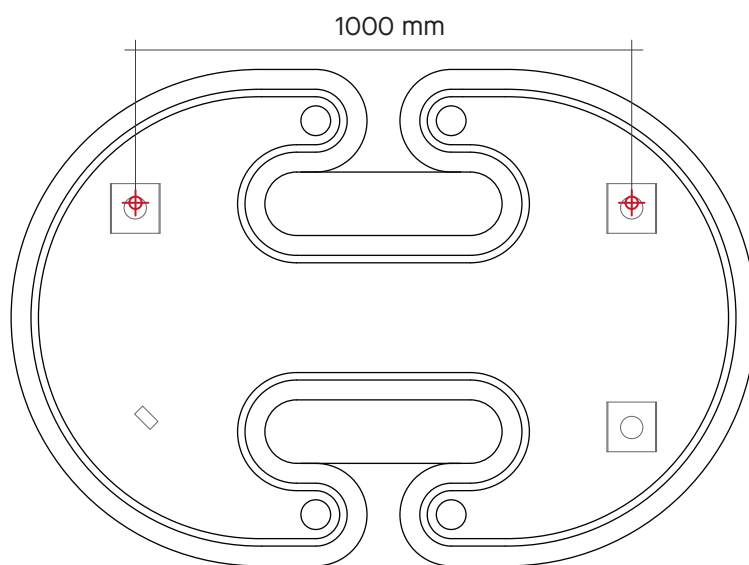

Satellite
2935.3x1

deknudtmirrors.com | Products | Satellite | scroll to INSTRUCTION MANUAL

use only a soft damp cloth