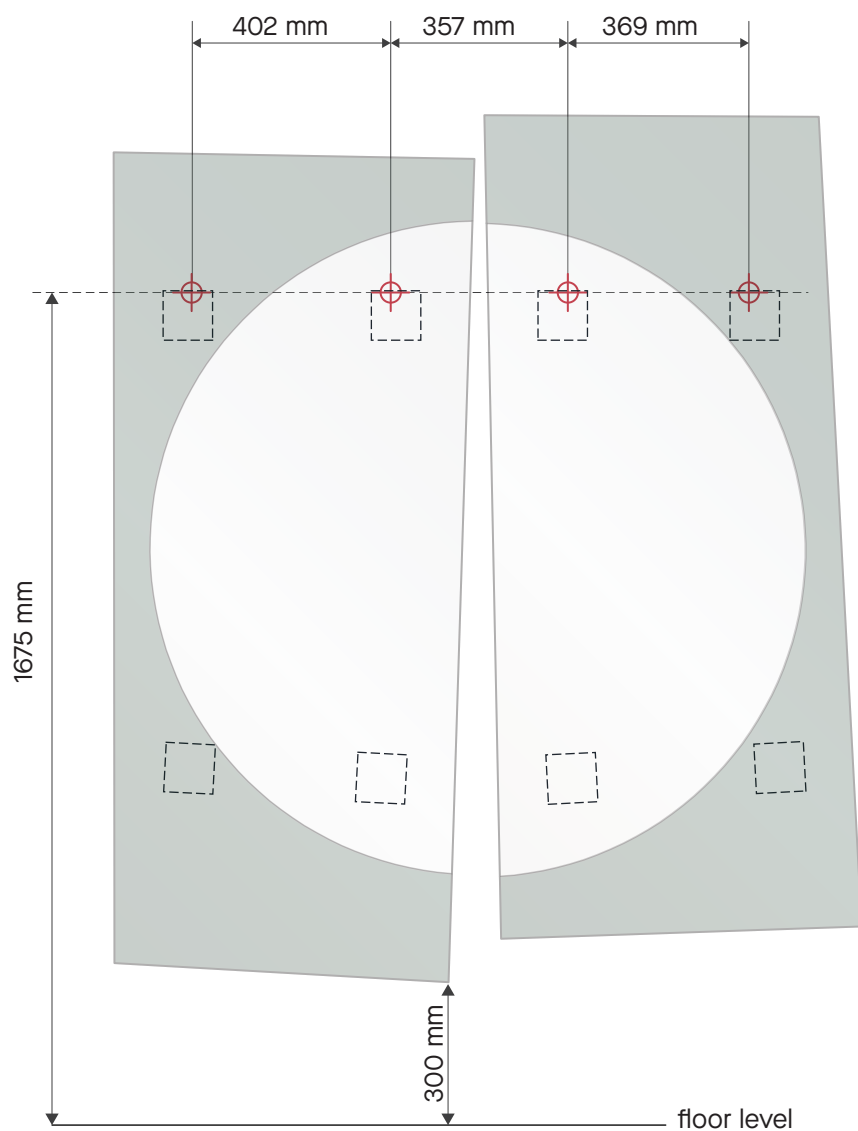

Noren  
2932.581

[deknudtmirrors.com](https://deknudtmirrors.com) | [Products](#) | [Noren](#) | scroll to INSTRUCTION MANUAL

suspension accessories delivered with the mirror

(mirror positioned 300mm above the floor level)