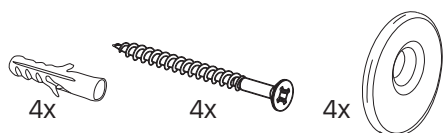

Noren  
2932.581

[deknudtmirrors.com](https://deknudtmirrors.com) | [Products](#) | [Noren](#) | scroll to INSTRUCTION MANUAL

suspension accessories delivered with the mirror

(mirror positioned 300mm above the floor level)