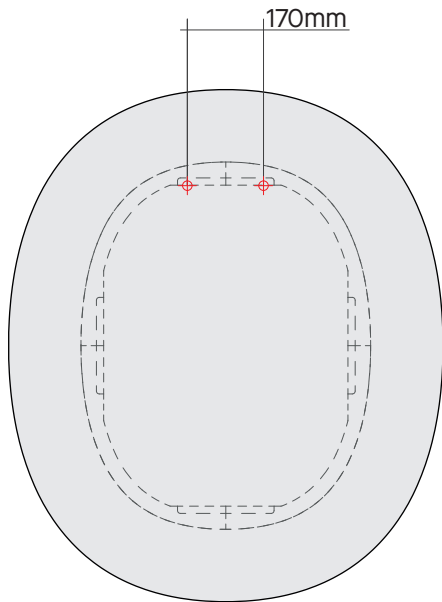

Brio Bronze
2929.X14

deknudtmirrors.com | Products | Brio Bronze | scroll to INSTRUCTION MANUAL

suspension accessories delivered with the mirror

Brio Bronze S

CCT 3000K
200-240 V
Pmax: 8W/m
Lamp type: flexible COB LED, lifetime 30000h

**Brio Bronze
2929.X14**

Brio Bronze M

Brio Bronze L