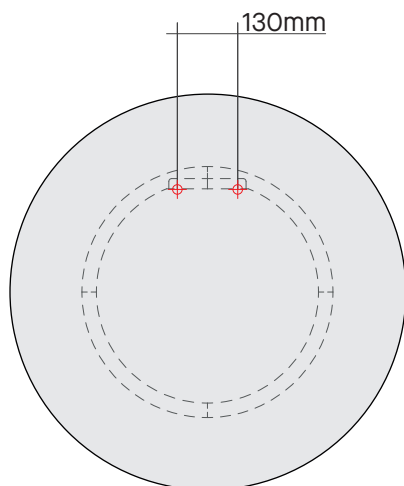

Brio Bronze
2929.X14

deknudtmirrors.com | Products | Brio Bronze | scroll to INSTRUCTION MANUAL

suspension accessories delivered with the mirror

Brio Bronze S

CCT 3000K
200-240 V
Pmax: 8W/m
Lamp type: flexible COB LED, lifetime 30000h

**Brio Bronze
2929.X14**

Brio Bronze M

Brio Bronze L