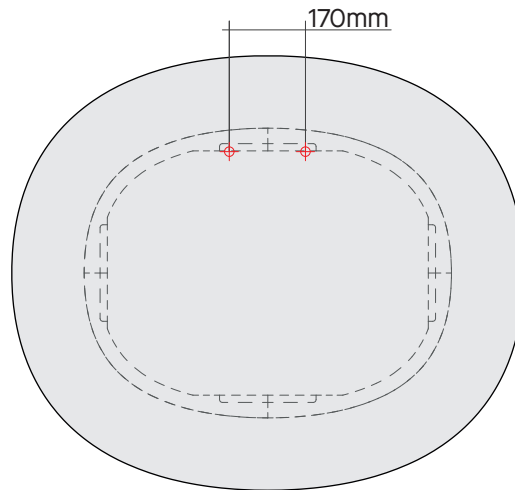

Brio Bronze
2929.X14

deknudtmirrors.com | Products | Brio Bronze | scroll to INSTRUCTION MANUAL

suspension accessories delivered with the mirror

Brio Bronze S

CCT 3000K
200-240 V
Pmax: 8W/m
Lamp type: flexible COB LED, lifetime 30000h

**Brio Bronze
2929.X14**

Brio Bronze M

Brio Bronze L