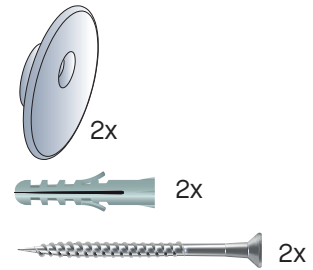

Luna Black L
2869.450

Before mounting this mirror go to
deknudtmirrors.com | Products | Luna Black L | scroll to WATCH INSTRUCTION VIDEO

suspension accessories delivered with the mirror

mark the suspension point on your wall
drill holes and place the plugs, washers and screws

place the mirrors on the washers in the 'open' position
once all pieces are placed on the wall slide the left and right mirror toward the central mirror
leave a 5cm gap between the big mirrors in order to show the black mirror