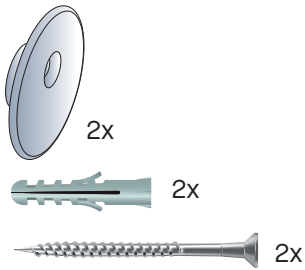

Luna Black L
2869.450

Before mounting this mirror go to
deknudtmirrors.com | Products | Luna Black L | scroll to WATCH INSTRUCTION VIDEO

suspension accessories delivered with the mirror

mark the suspension point on your wall
drill holes and place the plugs, washers and screws

place the mirrors on the washers in the 'open' position
once all pieces are placed on the wall slide the left and right mirror toward the central mirror
leave a 5cm gap between the big mirrors in order to show the black mirror