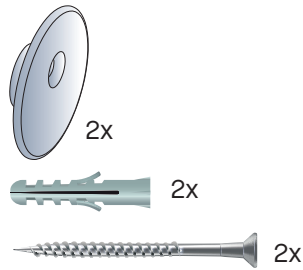

Luna Black L
2869.450

Before mounting this mirror go to
deknudtmirrors.com | Products | Luna Black L | scroll to WATCH INSTRUCTION VIDEO

suspension accessories delivered with the mirror

mark the suspension point on your wall
drill holes and place the plugs, washers and screws

place the mirrors on the washers in the 'open' position
once all pieces are placed on the wall slide the left and right mirror toward the central mirror
leave a 5cm gap between the big mirrors in order to show the black mirror