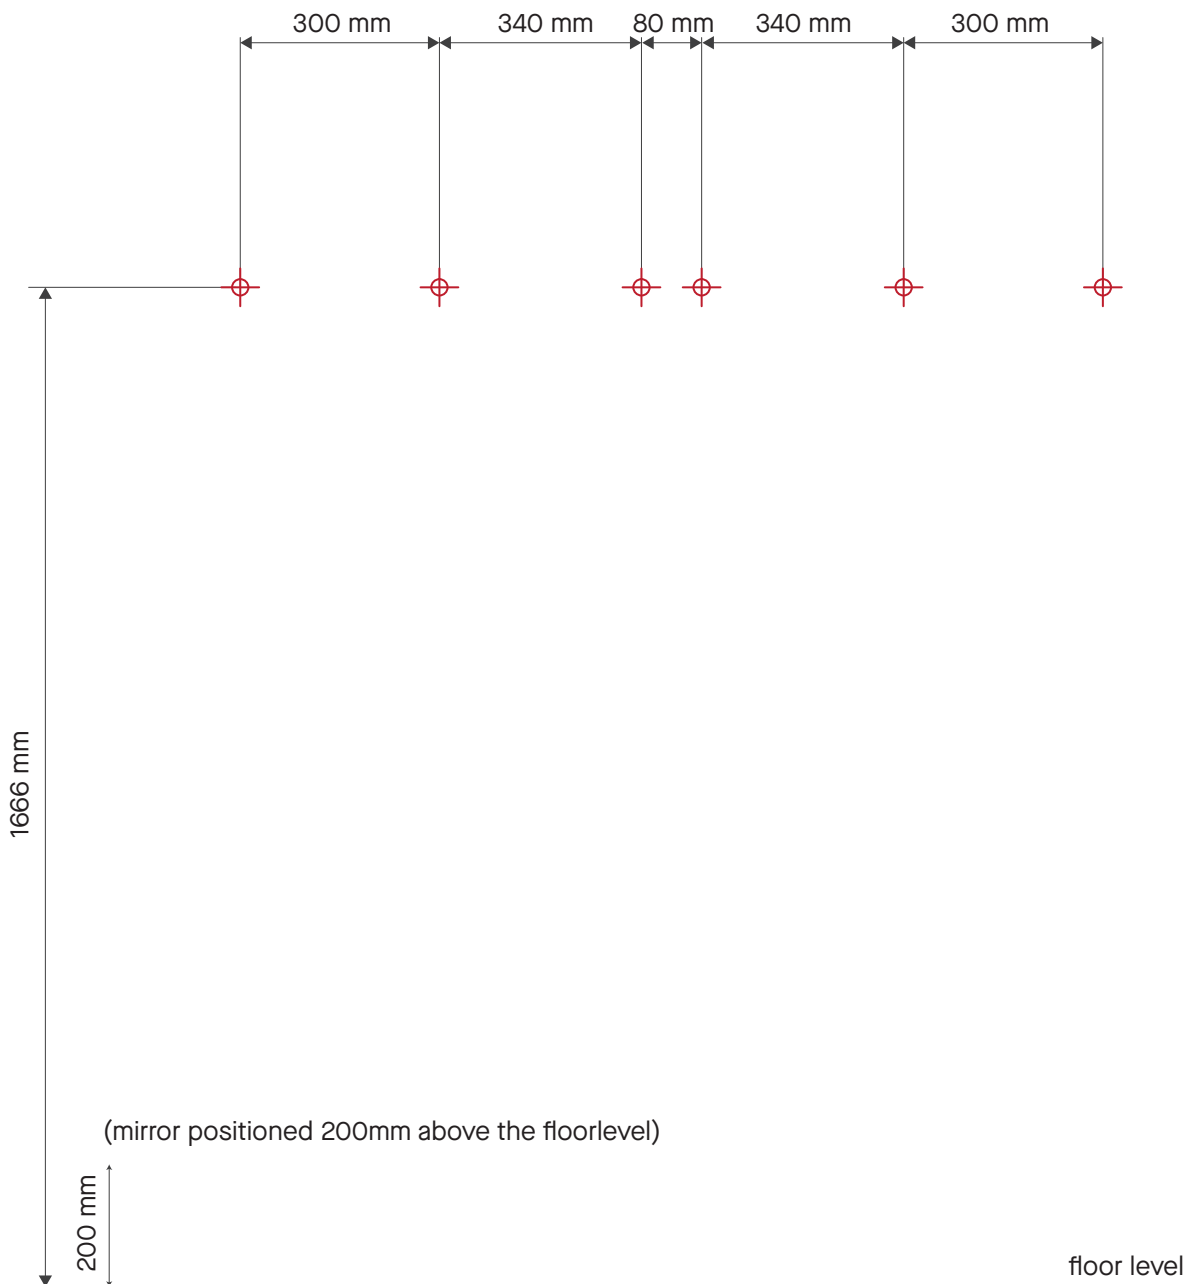

Luna Black L
2869.450

Before mounting this mirror go to
deknudtmirrors.com | Products | Luna Black L | scroll to WATCH INSTRUCTION VIDEO

suspension accessories delivered with the mirror

mark the suspension point on your wall
drill holes and place the plugs, washers and screws

place the mirrors on the washers in the 'open' position
once all pieces are placed on the wall slide the left and right mirror toward the central mirror
leave a 5cm gap between the big mirrors in order to show the black mirror