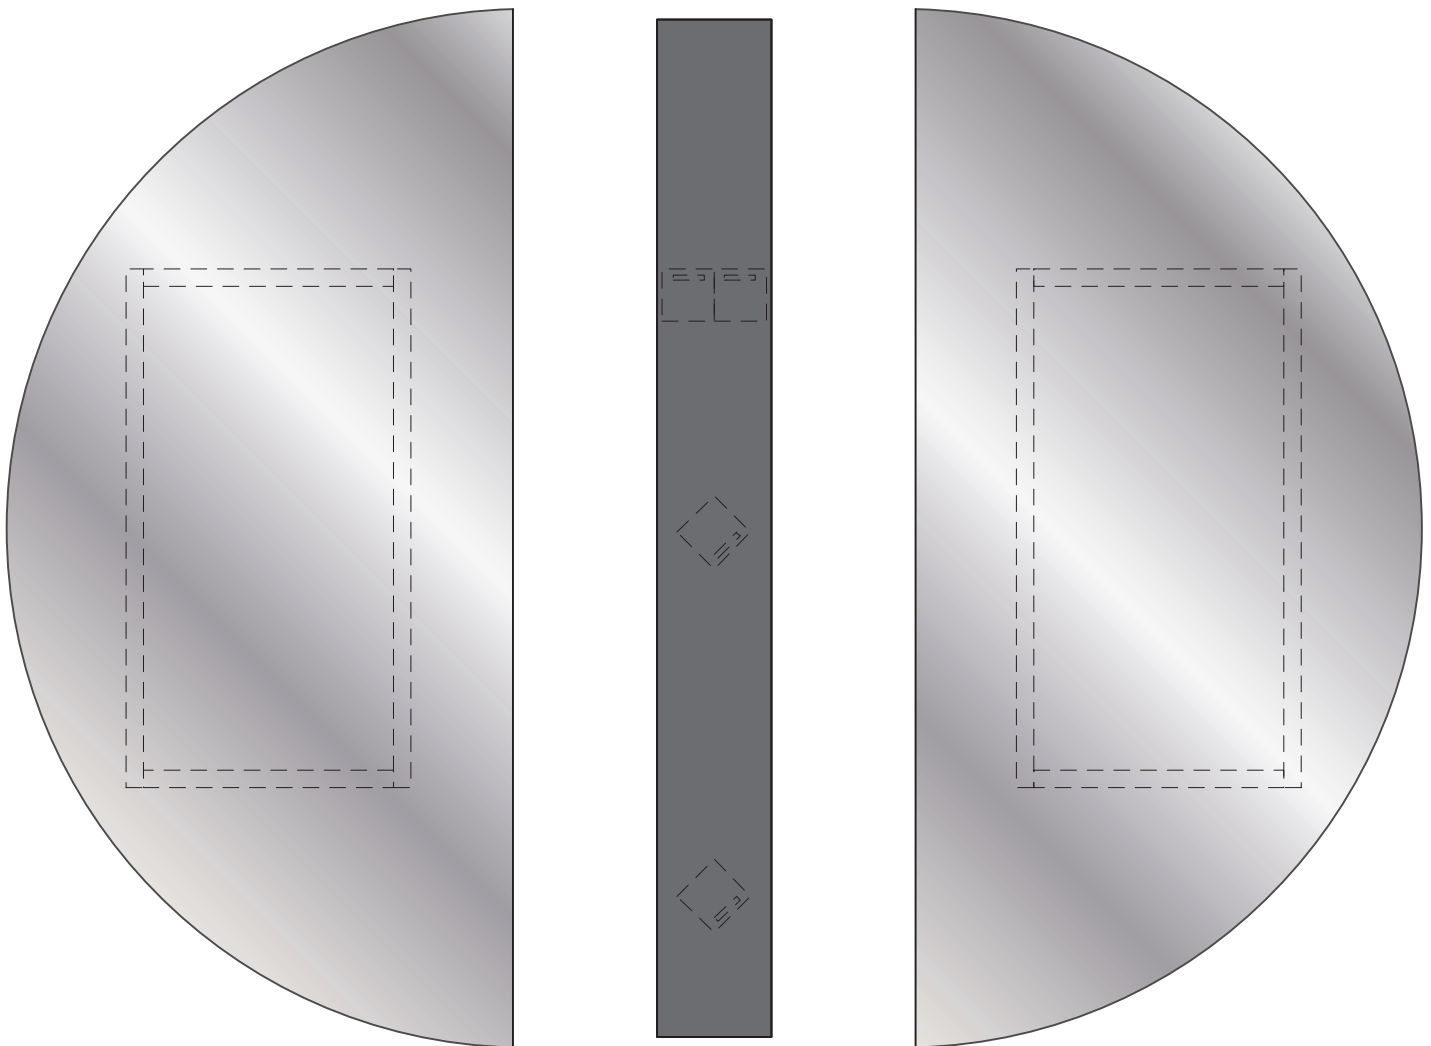

Luna Black L
2869.450

Before mounting this mirror go to
deknudtmirrors.com | Products | Luna Black L | scroll to WATCH INSTRUCTION VIDEO

suspension accessories delivered with the mirror

mark the suspension point on your wall
drill holes and place the plugs, washers and screws

place the mirrors on the washers in the 'open' position
once all pieces are placed on the wall slide the left and right mirror toward the central mirror
leave a 5cm gap between the big mirrors in order to show the black mirror