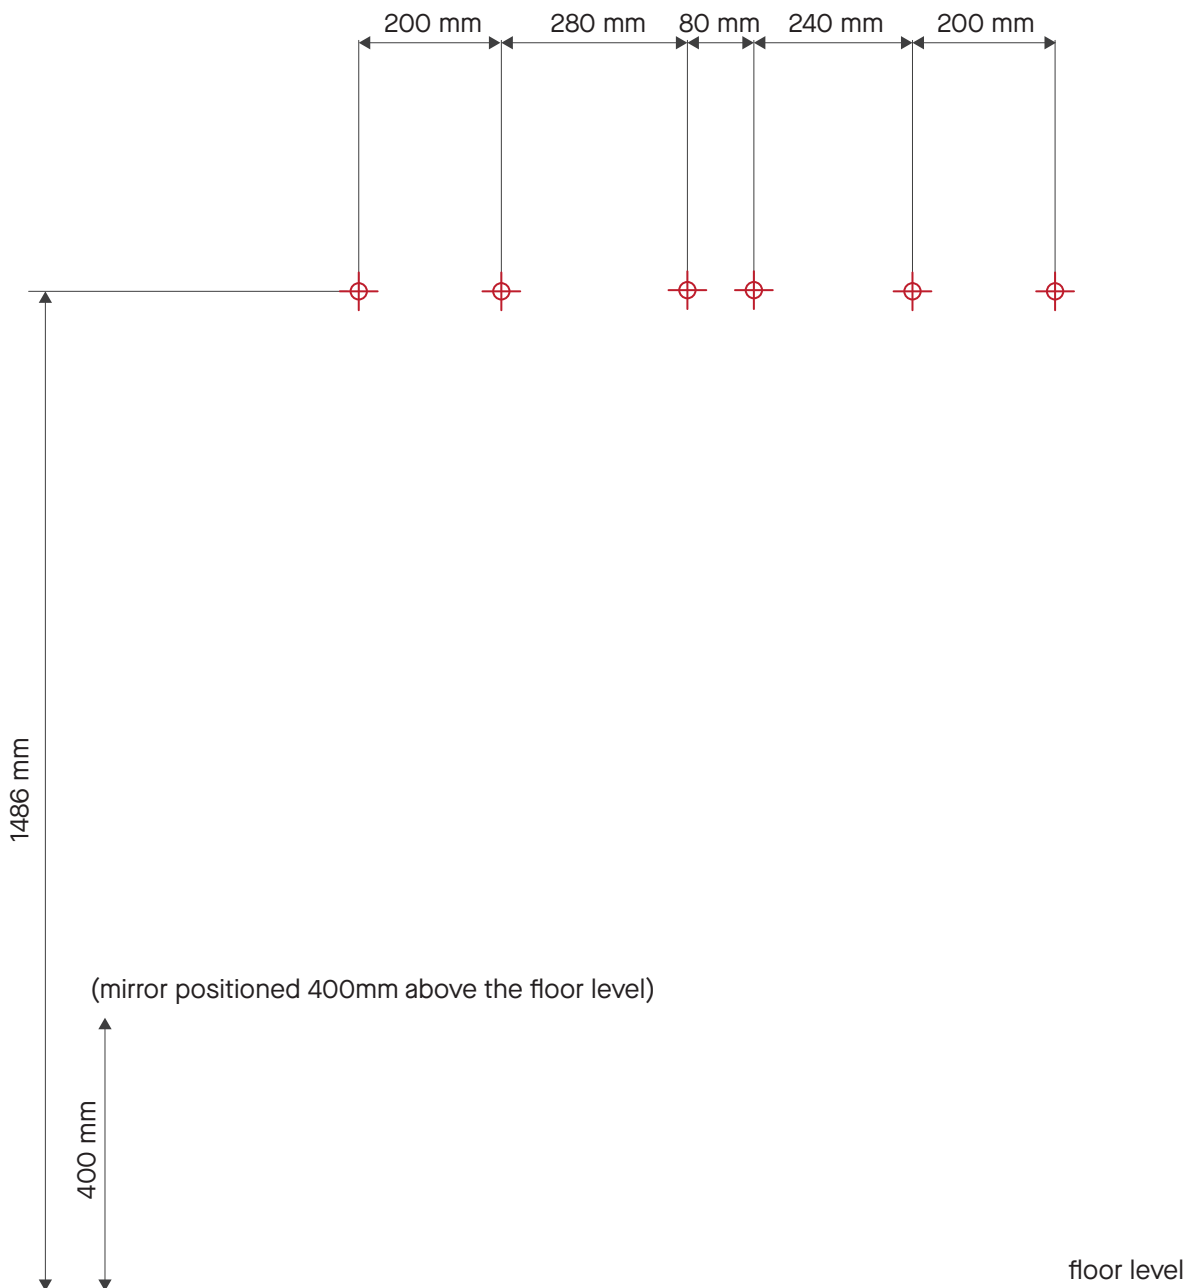

Luna M Light
2869.390

Before mounting this mirror go to deknudtmirrors.com | Products | Luna M Light | scroll to WATCH INSTRUCTION VIDEO

suspension accessories delivered with the mirror

mark the suspension point on your wall
drill holes and place the plugs, washers and screws

place the mirrors on the washers in the 'open' position
once all pieces are placed on the wall slide the left and right mirror,
toward the central light-module
leave a 5cm gap between the big mirrors in order to show the light-module