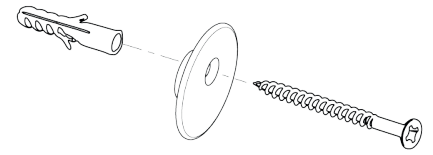

Luna M Light
2869.390

Before mounting this mirror go to deknudtmirrors.com | Products | Luna M Light | scroll to WATCH INSTRUCTION VIDEO

suspension accessories delivered with the mirror

mark the suspension point on your wall
drill holes and place the plugs, washers and screws

place the mirrors on the washers in the 'open' position
once all pieces are placed on the wall slide the left and right mirror,
toward the central light-module
leave a 5cm gap between the big mirrors in order to show the light-module