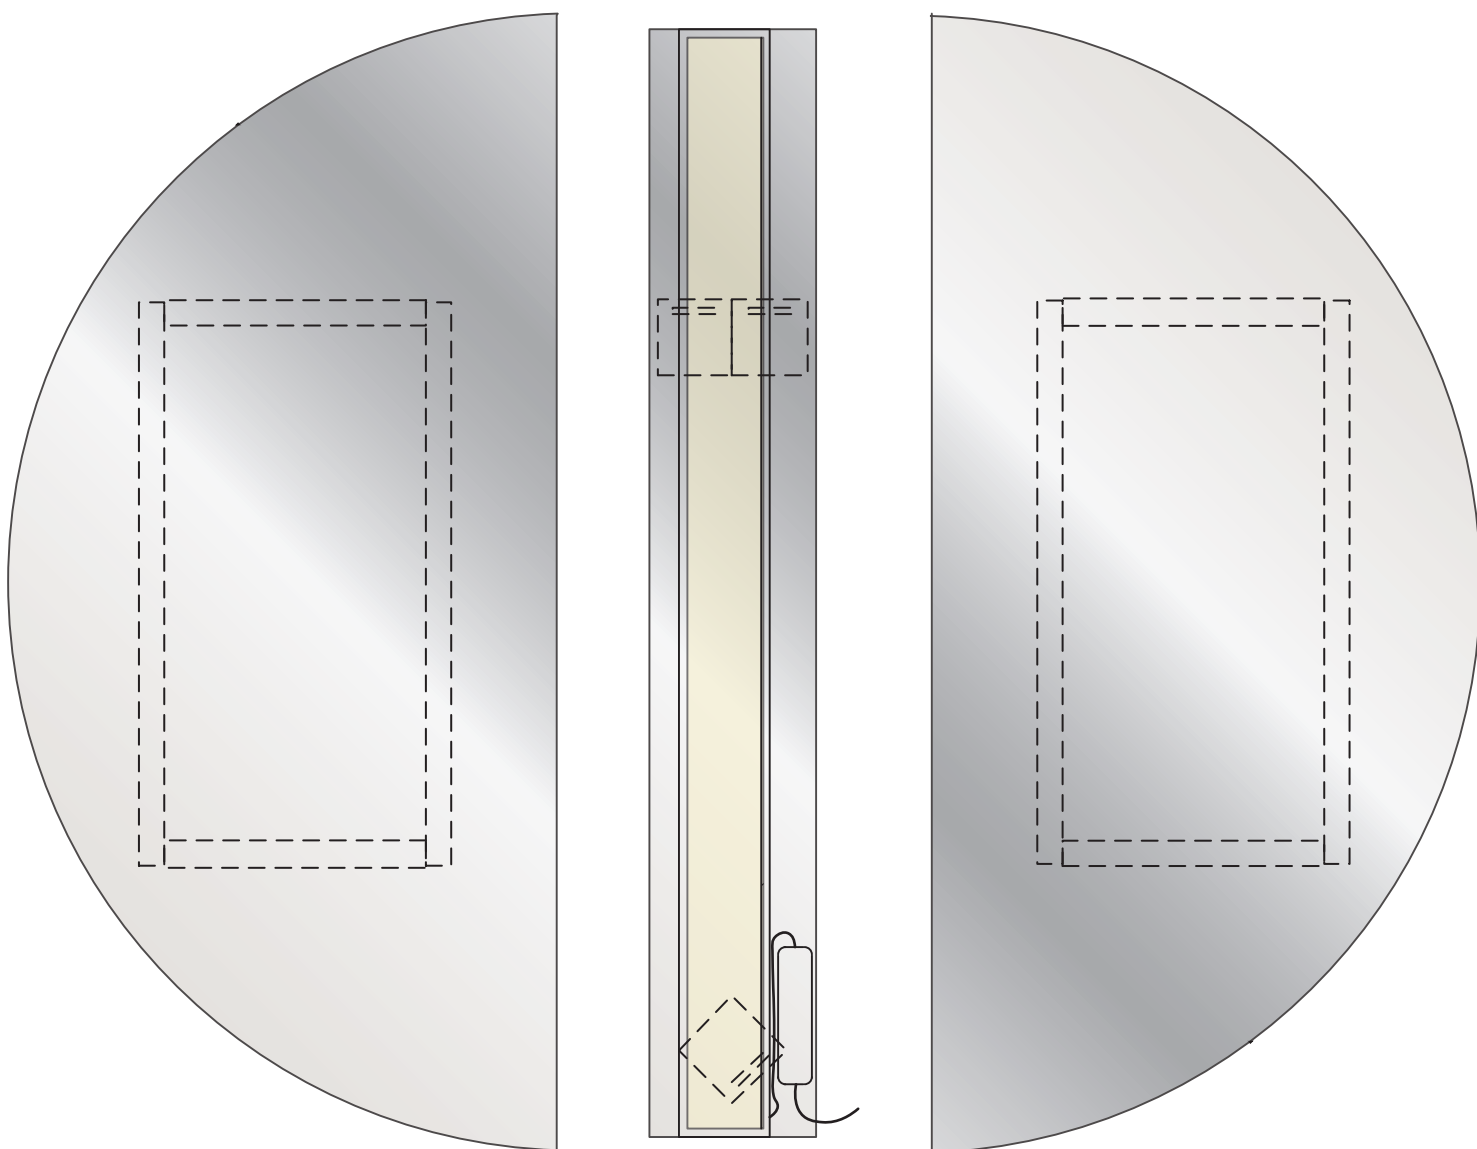

Luna M Light
2869.390

Before mounting this mirror go to deknudtmirrors.com | Products | Luna M Light | scroll to WATCH INSTRUCTION VIDEO

suspension accessories delivered with the mirror

mark the suspension point on your wall
drill holes and place the plugs, washers and screws

place the mirrors on the washers in the 'open' position
once all pieces are placed on the wall slide the left and right mirror,
toward the central light-module
leave a 5cm gap between the big mirrors in order to show the light-module