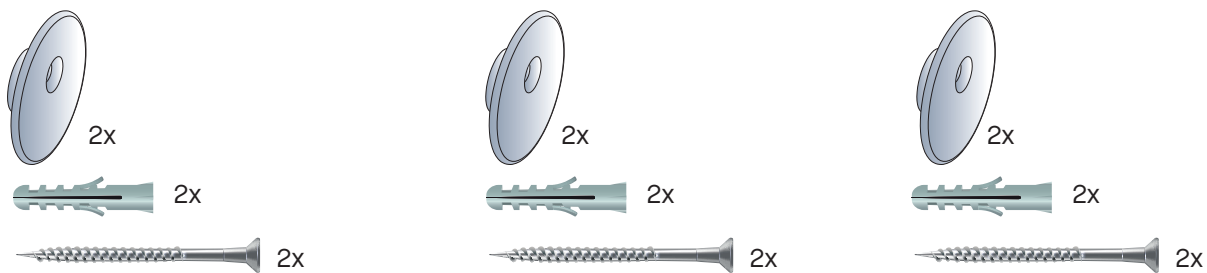

Luna M Light
2869.390

Before mounting this mirror go to deknudtmirrors.com | Products | Luna M Light | scroll to WATCH INSTRUCTION VIDEO

suspension accessories delivered with the mirror

mark the suspension point on your wall
drill holes and place the plugs, washers and screws

place the mirrors on the washers in the 'open' position
once all pieces are placed on the wall slide the left and right mirror,
toward the central light-module
leave a 5cm gap between the big mirrors in order to show the light-module