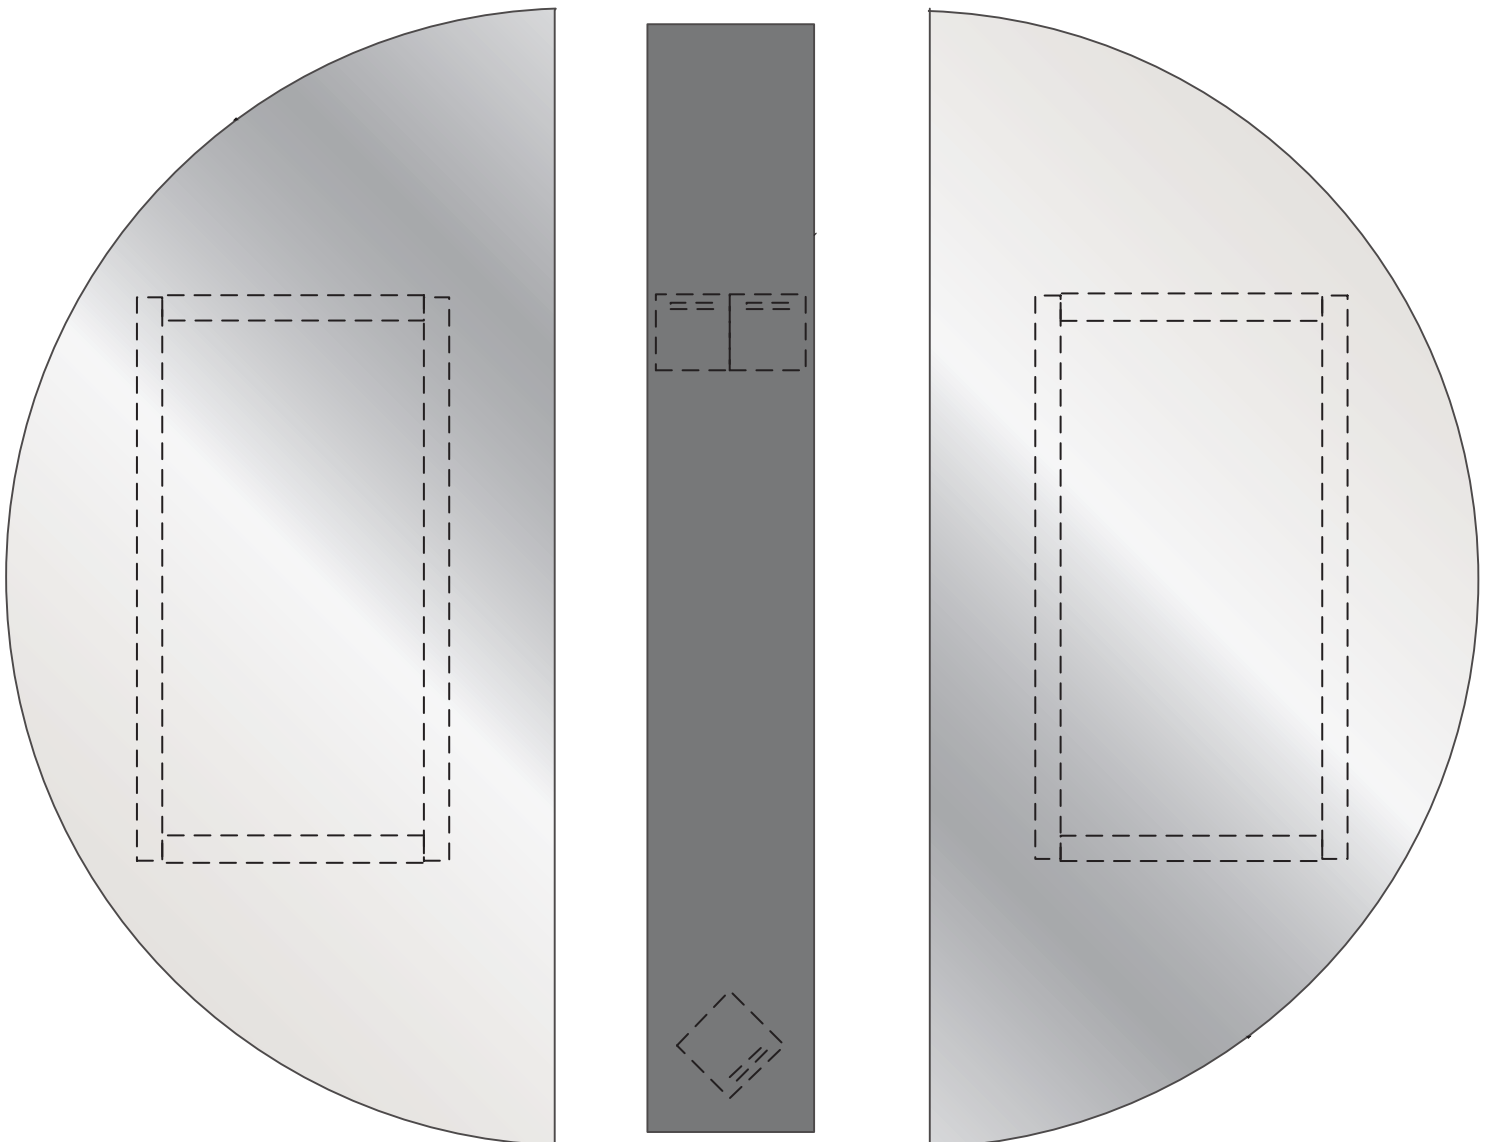

2x

2x

2x

2x

mark the suspension point on your wall
drill holes and place the plugs, washers and screws

place the mirrors on the washers in the 'open' position
once all pieces are placed on the wall slide the left and right mirror toward the central mirror
leave a 5cm gap between the big mirrors in order to show the black mirror