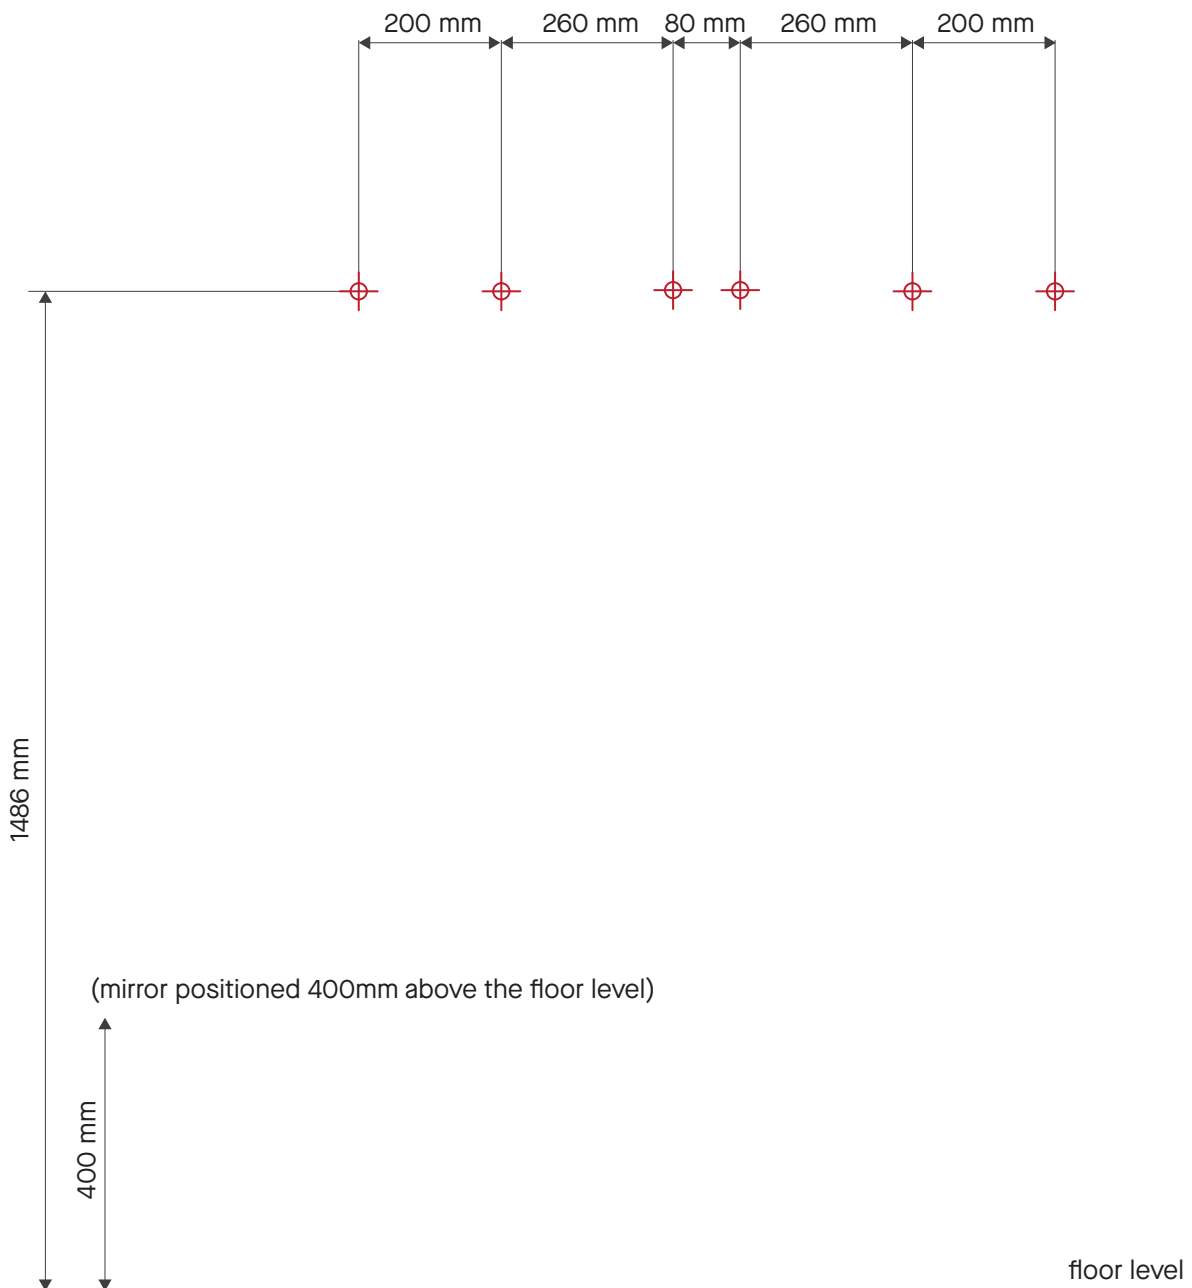

2x

2x

2x

2x

mark the suspension point on your wall
drill holes and place the plugs, washers and screws

place the mirrors on the washers in the 'open' position
once all pieces are placed on the wall slide the left and right mirror toward the central mirror
leave a 5cm gap between the big mirrors in order to show the black mirror