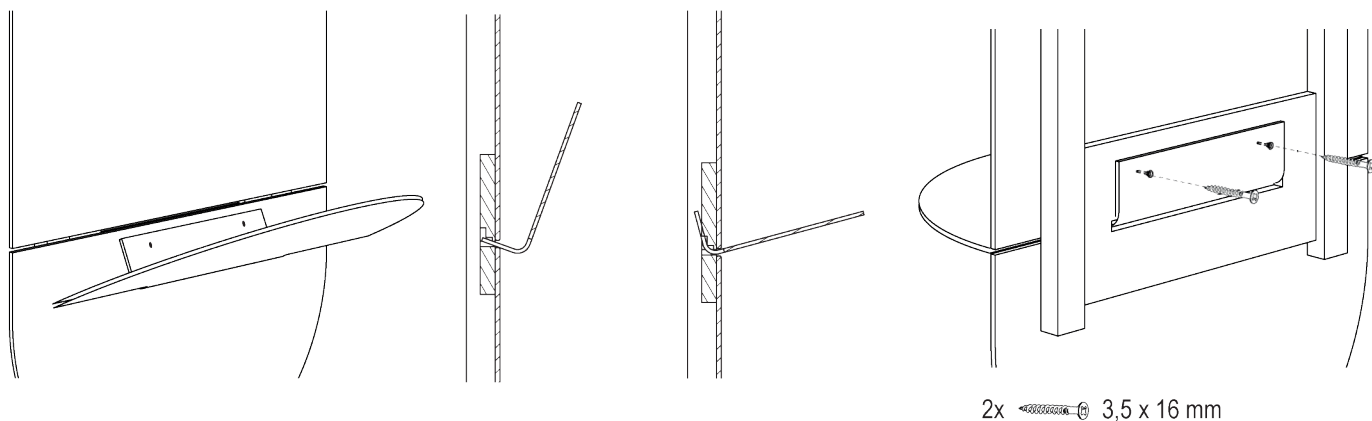

Loop
2849.351

deknu dtmirrors.com | Products | Loop | scroll to INSTRUCTION MANUAL

2x 3,5 x 16 mm