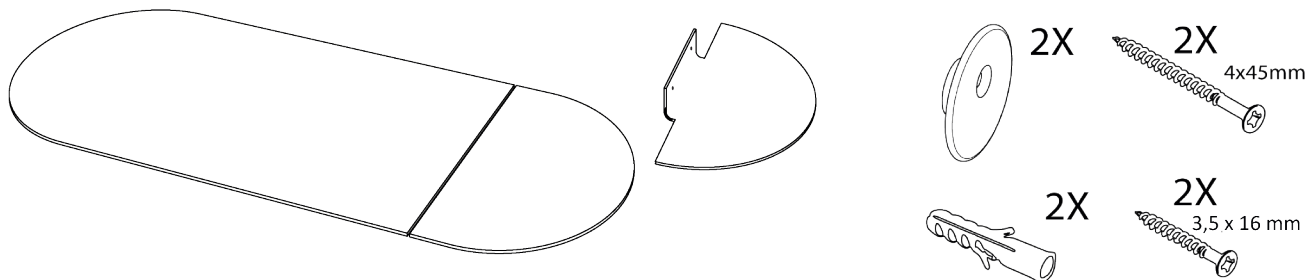

Loop
2849.351

deknu dtmirrors.com | Products | Loop | scroll to INSTRUCTION MANUAL

2x 3,5 x 16 mm