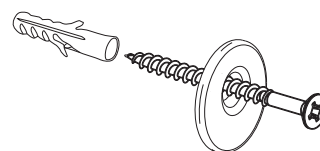

Matin
2908.301

deknudtmirrors.com | Products | Ornato Round L or M | scroll to INSTRUCTION MANUAL

suspension accessories delivered with the mirror

use only a soft damp cloth