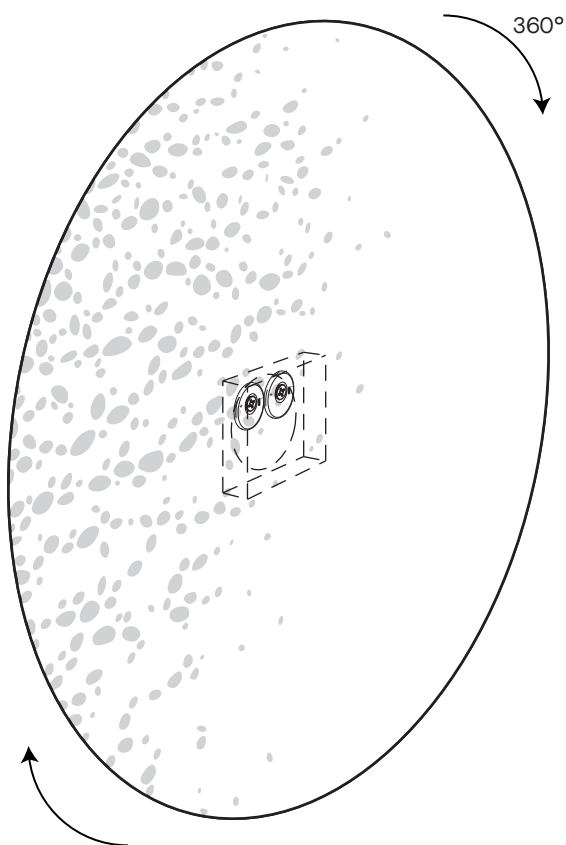

Matin
2908.301

deknudtmirrors.com | Products | Ornato Round L or M | scroll to INSTRUCTION MANUAL

suspension accessories delivered with the mirror

use only a soft damp cloth