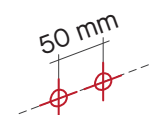

Matin
2908.301

deknudtmirrors.com | Products | Ornato Round L or M | scroll to INSTRUCTION MANUAL

suspension accessories delivered with the mirror

use only a soft damp cloth